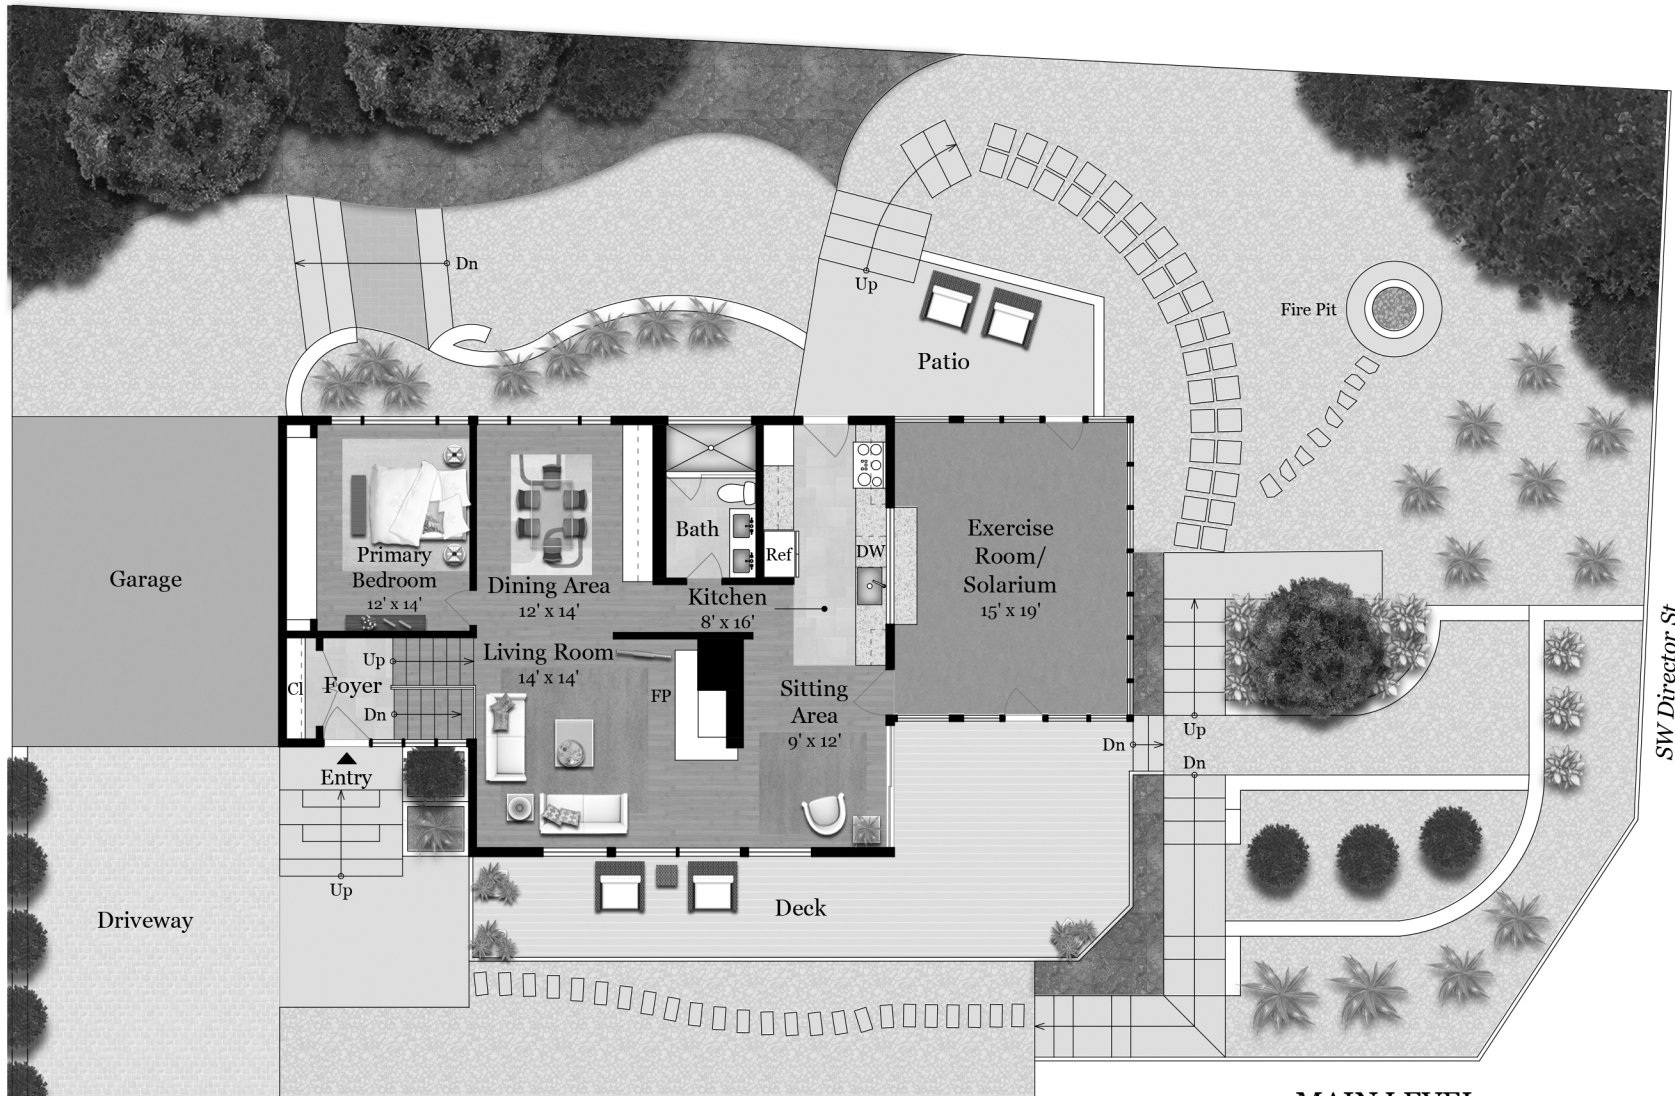

# 9016 44TH AVENUE SOUTH WEST

SEATTLE, WA 98136

44th Ave SW

**MAIN LEVEL**

1,365 SQ FT