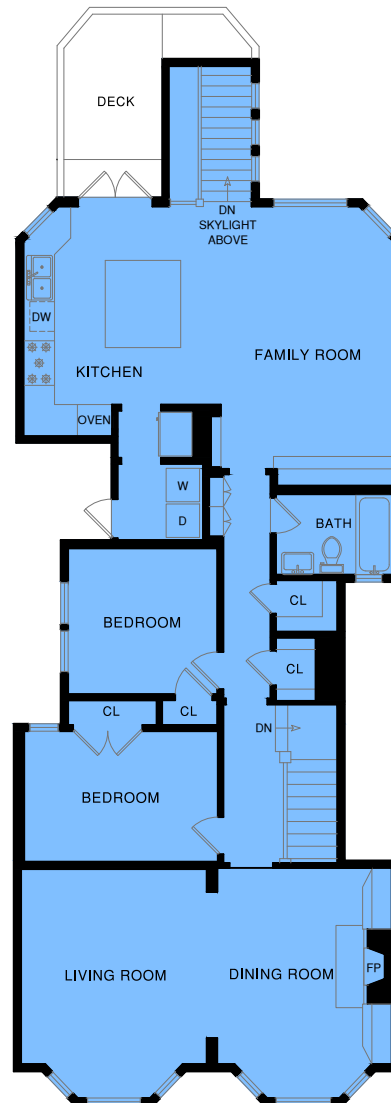

MAIN LEVEL

1,460 SQ FT