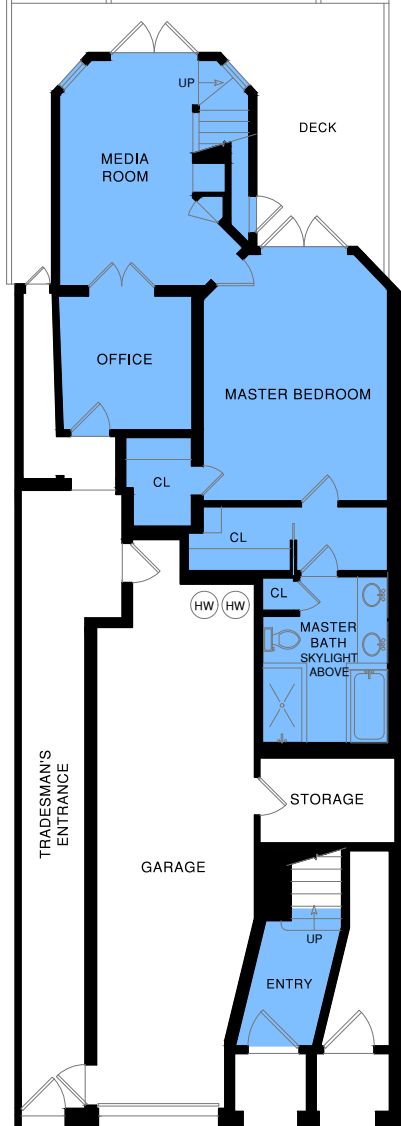

2845 UNION STREET

SAN FRANCISCO, CA

2,180 SQ FT

LOWER LEVEL

725 SQ FT