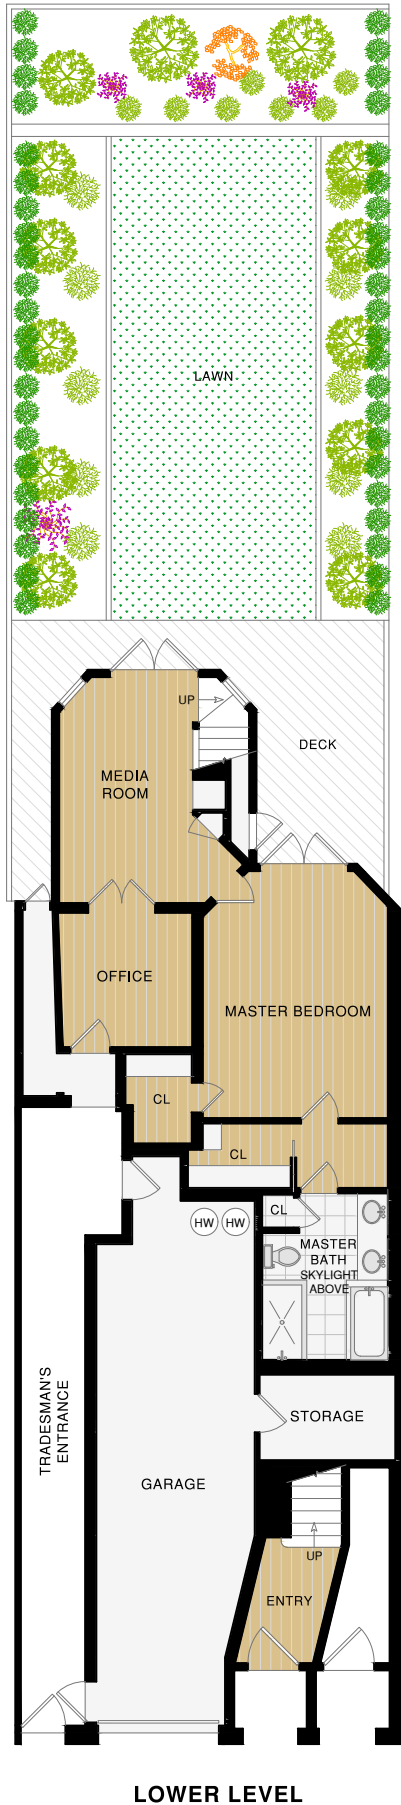

2845 UNION STREET
SAN FRANCISCO, CA

LOWER LEVEL

MAIN LEVEL