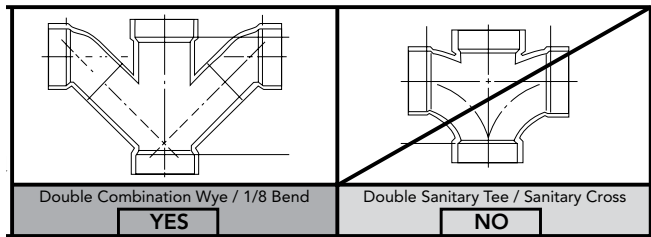

MW6442044CEFG

Carolina® II / WASHLET®+ C200 One-Piece Toilet - 1.28 GPF

SPECIFICATIONS

- Water Use 1.28 GPF/4.8LPF
- Flush System Tornado Flush®
- Min. Water Pressure 8 psi (flowing)
- Water Surface 6-7/8" x 9-3/4"
- Trap Diameter 2-1/8"
- Rough-in 12"
- Trap Seal 2-1/8"
- Warranty One Year Limited Warranty
- Material Vitreous china
- Shipping Weight CST644CEFGT20 108lbs.
  SW2044T20 16.0lbs.
- Shipping Dimensions CST644CEFGT20
  32" L x 20"W
  x 17-3/4" H¹ x 28-3/4" H²
  SW2044T20
  23 1/2" X 19" X 9"
- See Spec sheet **SW2044T20** for Washlet details

To maintain adequate wall gap between the back of the tank and wall, mount the floor flange at a nominal 12" rough-in distance.

*SUGGESTED DIMENSIONS

INSTALLATION NOTES

Back-to-Back Toilet Installations:

TOTO recommends the use of a nationally listed, double sanitary tee-wye only, in vertical waste stacks, in accordance with the stipulations noted in the majority of nationally recognized plumbing codes.

To maintain adequate wall gap between the back of the tank and wall, mount the floor flange at a nominal 12" rough-in distance.

UNIFIT TYPE	A	B
12" RDUGH	12" [305]	5 1/2" [140]
10" RDUGH	10" [254]	3 1/2" [89]
14" RDUGH	14" [356]	7 1/2" [191]

RD-XXXX, MW6442044CEFG, V.01

TOTO®

These dimensions and specifications are subject to change without notice