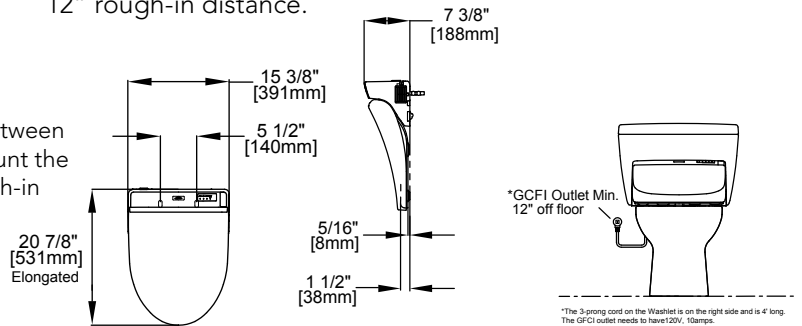

To maintain adequate wall gap between the back of the tank and wall, mount the floor flange at a nominal 12" rough-in distance.