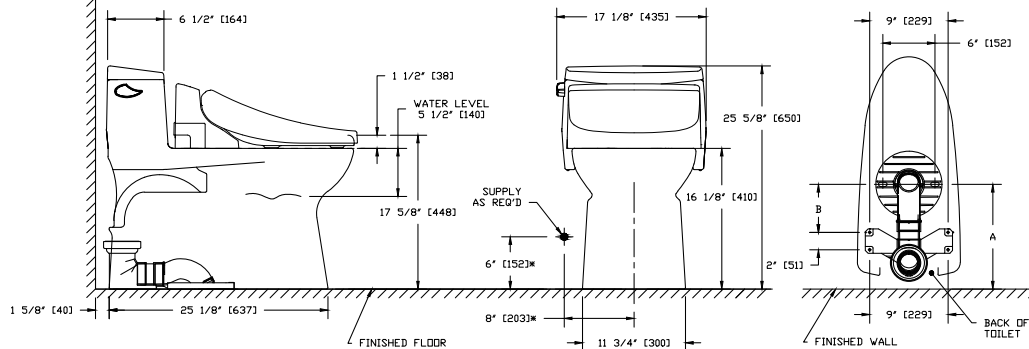

MW6442044CEFG

Carolina® II / WASHLET®+ C200 One-Piece Toilet - 1.28 GPF

SPECIFICATIONS

- Water Use 1.28 GPF/4.8LPF
- Flush System Tornado Flush®
- Min. Water Pressure 8 psi (flowing)
- Water Surface 6-7/8" x 9-3/4"
- Trap Diameter 2-1/8"
- Rough-in 12"
- Trap Seal 2-1/8"
- Warranty One Year Limited Warranty
- Material Vitreous china
- Shipping Weight CST644CEFGT20 108lbs.
  SW2044T20 16.0lbs.
- Shipping Dimensions CST644CEFGT20
  32" L x 20"W
  x 17-3/4" H¹ x 28-3/4" H²
  SW2044T20
  23 1/2" X 19" X 9"
- See Spec sheet **SW2044T20** for Washlet details

To maintain adequate wall gap between the back of the tank and wall, mount the floor flange at a nominal 12" rough-in distance.

*SUGGESTED DIMENSIONS

INSTALLATION NOTES

Back-to-Back Toilet Installations:

TOTO recommends the use of a nationally listed, double sanitary tee-wye only, in vertical waste stacks, in accordance with the stipulations noted in the majority of nationally recognized plumbing codes.