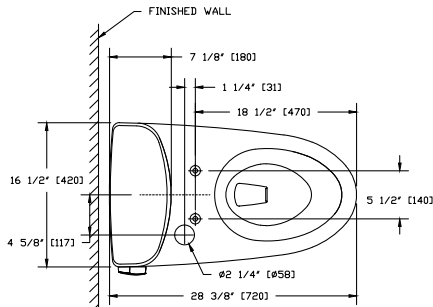

MW6442044CEFG

Carolina® II / WASHLET®+ C200 One-Piece Toilet - 1.28 GPF

SPECIFICATIONS

- Water Use 1.28 GPF/4.8LPF
- Flush System Tornado Flush®
- Min. Water Pressure 8 psi (flowing)
- Water Surface 6-7/8" x 9-3/4"
- Trap Diameter 2-1/8"
- Rough-in 12"
- Trap Seal 2-1/8"
- Warranty One Year Limited Warranty
- Material Vitreous china
- Shipping Weight CST644CEFGT20 108lbs.
  SW2044T20 16.0lbs.
- Shipping Dimensions CST644CEFGT20
  32" L x 20"W
  x 17-3/4" H¹ x 28-3/4" H²
  SW2044T20
  23 1/2" X 19" X 9"
- See Spec sheet **SW2044T20** for Washlet details

To maintain adequate wall gap between the back of the tank and wall, mount the floor flange at a nominal 12" rough-in distance.

*SUGGESTED DIMENSIONS

INSTALLATION NOTES

Back-to-Back Toilet Installations:

TOTO recommends the use of a nationally listed, double sanitary tee-wye only, in vertical waste stacks, in accordance with the stipulations noted in the majority of nationally recognized plumbing codes.