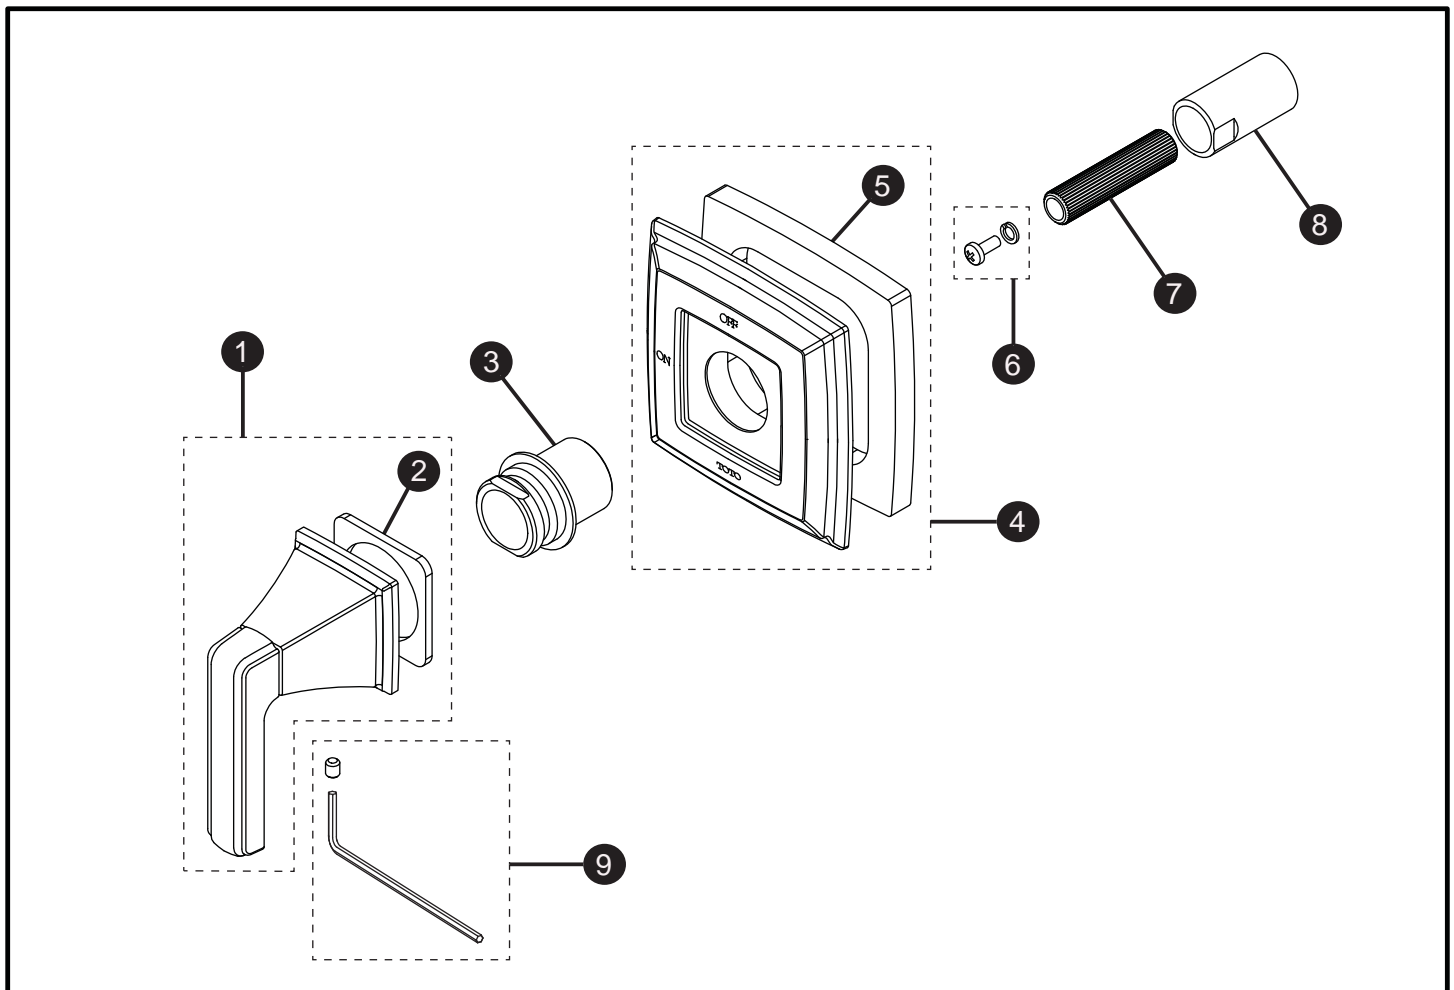

Connelly™
Volume Control Trim

Item	Part	Description
1*	THP4952#\$\$	Handle Assembly
2	THP4953	Gasket
3	THP4954	Collar
4*	THP4955#\$\$	Escutcheon with Gasket
5	THP4956	Gasket
6	THP4825	Screw and Lock Washer
7	THP4824	Adapter
8	THP4823	Threaded Extension
9	THP4949	Set Screw and Hex Wrench

LEGEND
\$\$ = Denotes Finish
#CP = Polished Chrome
#BN = Brushed Nickel
#PN = Polished Nickel

* Please specify finish when ordering