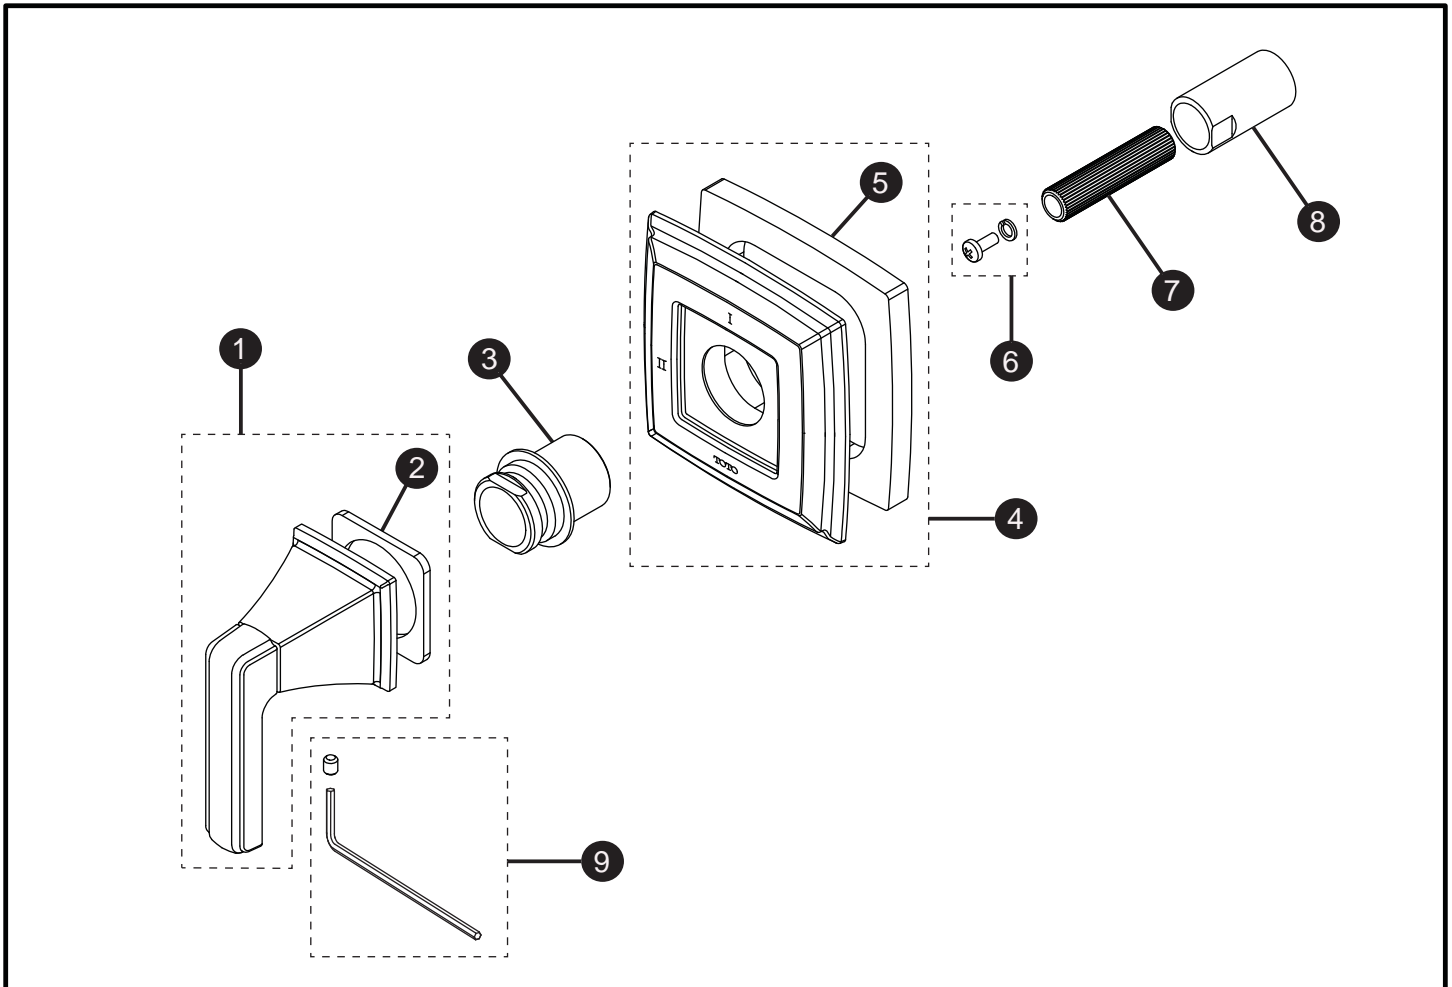

Connelly™
Two-Way Diverter Trim without Off

Item	Part	Description
1*	THP4952#\$\$	Handle Assembly
2	THP4953	Gasket
3	THP4954	Collar
4*	THP4958#\$\$	Escutcheon with Gasket
5	THP4956	Gasket
6	THP4825	Screw and Lock Washer
7	THP4824	Adapter
8	THP4823	Threaded Extension
9	THP4949	Set Screw and Hex Wrench

LEGEND
\$\$ = Denotes Finish
#CP = Polished Chrome
#BN = Brushed Nickel
#PN = Polished Nickel

* Please specify finish when ordering