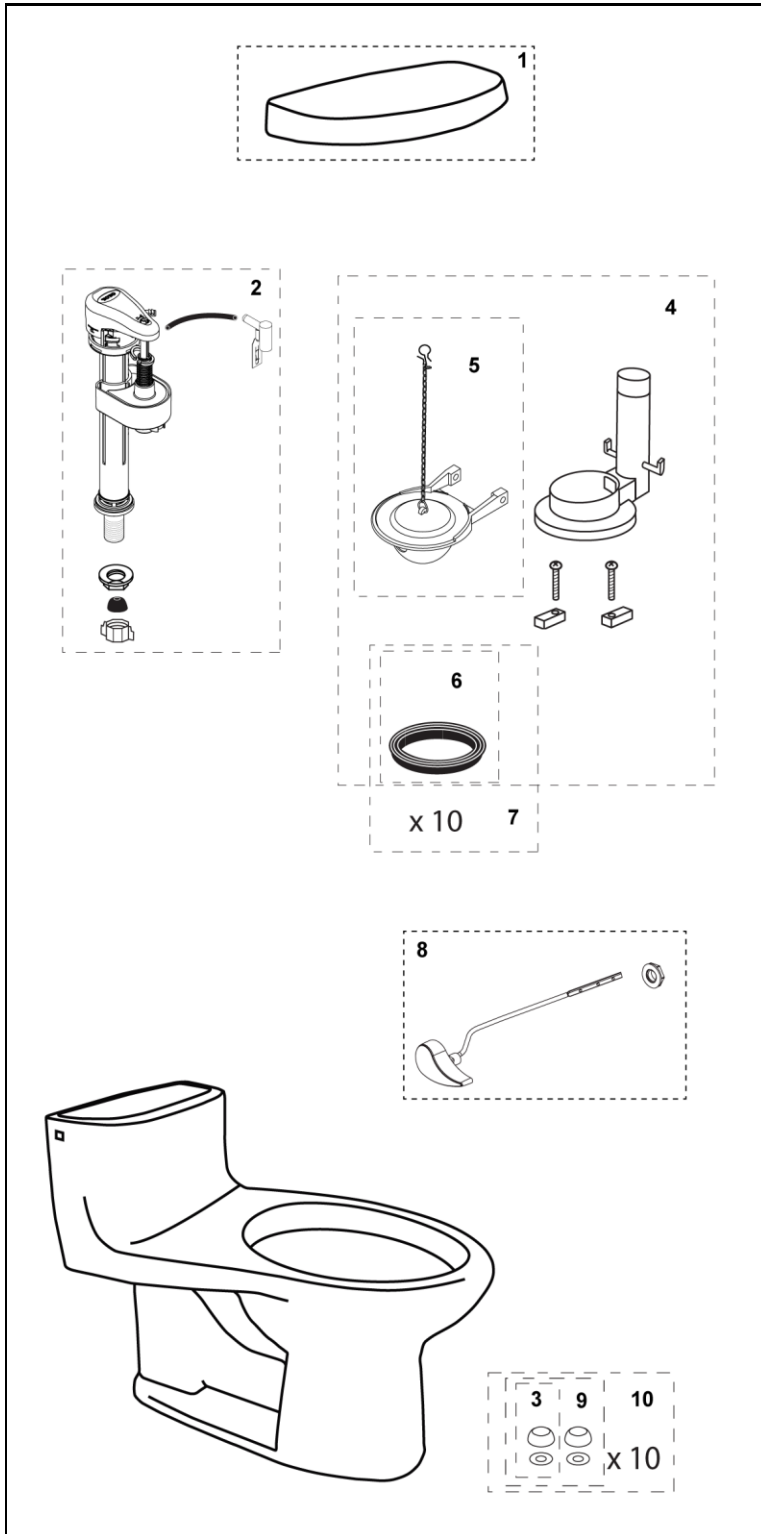

## Supreme® II 1.28 Gpf Toilet, Elongated, Tornado Flush™, Universal Height (including CeFIONtect™)

Item	Part	Description
1	TCU634CRE#01	Tank Lid - Cotton
	TCU634CRE#03	Tank Lid - Bone
	TCU634CRE#11	Tank Lid - Colonial White
	TCU634CRE#12	Tank Lid - Sedona Beige
	TCU634CRE#51	Tank Lid - Ebony
2	TSU53A	Fill Valve
3	THU044#01	Bolt Cap - Cotton
	THU044#03	Bolt Cap - Bone
	THU044#11	Bolt Cap - Colonial White
	THU044#12	Bolt Cap - Sedona Beige
	THU044#51	Bolt Cap - Ebony
4	THU245P-3	Flush Valve
5	THU332S	Flapper w/ Chain
6	9BU002E	Flush Valve Gasket (1 piece)
7	THU097	Flush Valve Gasket (10 pieces)
8	THU004#01	Trip Lever - Cotton
	THU004#03	Trip Lever - Bone
	THU004#11	Trip Lever - Colonial White
	THU004#12	Trip Lever - Sedona Beige
	THU004#51	Trip Lever - Ebony
	THU004#CP	Trip Lever - Polished Chrome
	THU004#BN	Trip Lever - Brushed Nickel
	THU004#PN	Trip Lever - Polished Nickel
9	THU044S#01	Bolt Cap Set - Cotton (2 pieces)
	THU044S#03	Bolt Cap Set - Bone (2 pieces)
	THU044S#11	Bolt Cap Set - Colonial White (2 pieces)
	THU044S#12	Bolt Cap Set - Sedona Beige (2 pieces)
	THU044S#51	Bolt Cap Set - Ebony (2 pieces)
10	THU098#01	Bolt Cap Sets - Cotton (20 pieces)
	THU098#03	Bolt Cap Sets - Bone (20 pieces)
	THU098#11	Bolt Cap Sets - Colonial White (20 pieces)
	THU098#12	Bolt Cap Sets - Sedona Beige (20 pieces)
	THU098#51	Bolt Cap Sets - Ebony (20 pieces)