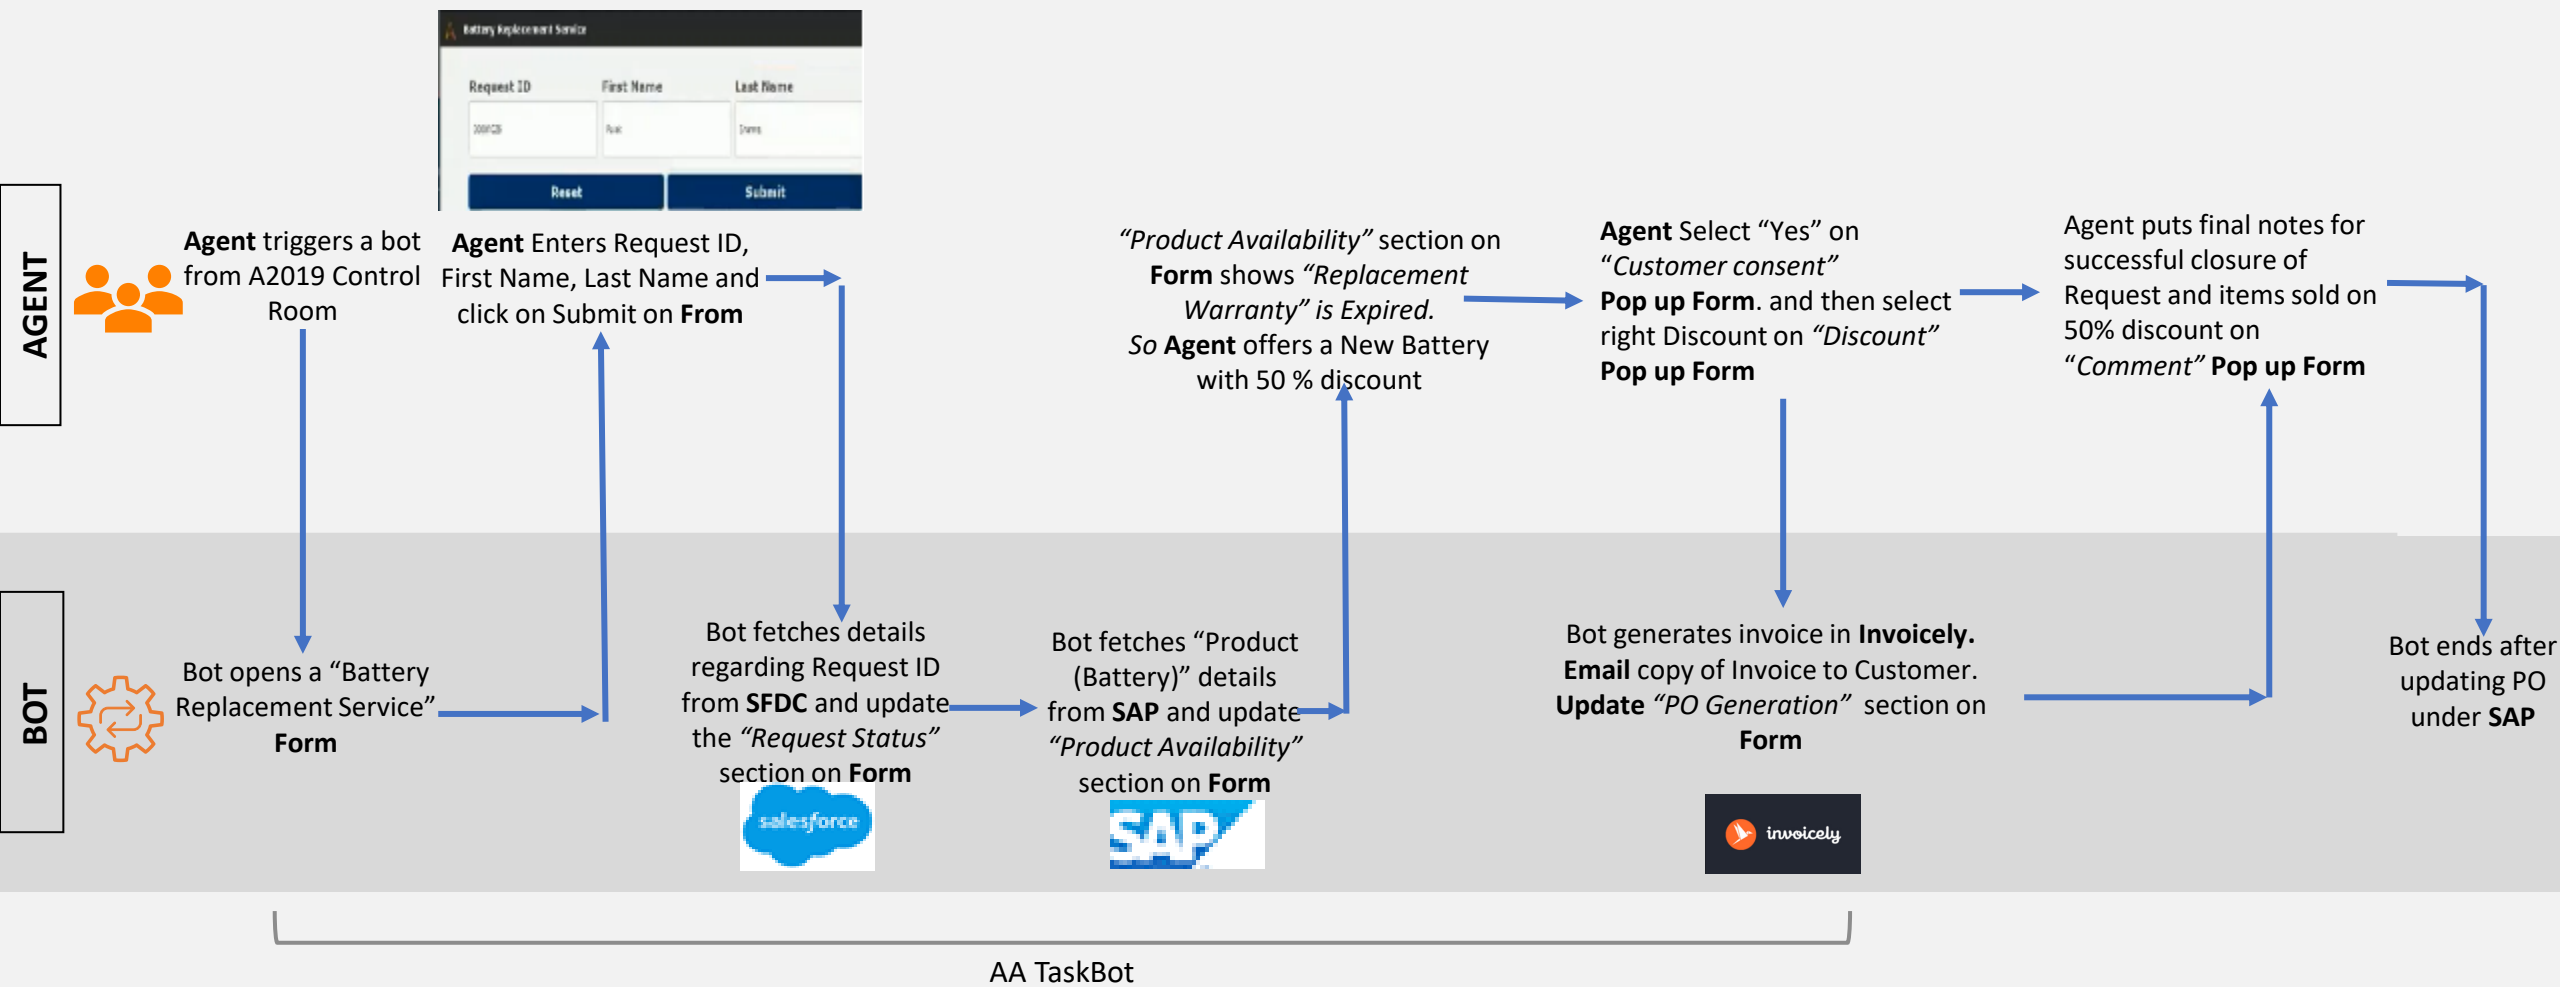

AUTOMATION[®]
ANYWHERE

Go be great.

Battery Replacement Use Case

IF + SFDC + SAP + Invoicely

Palak Sharma – SE Manager

Interactive Form – Battery Replacement

Go be great.™