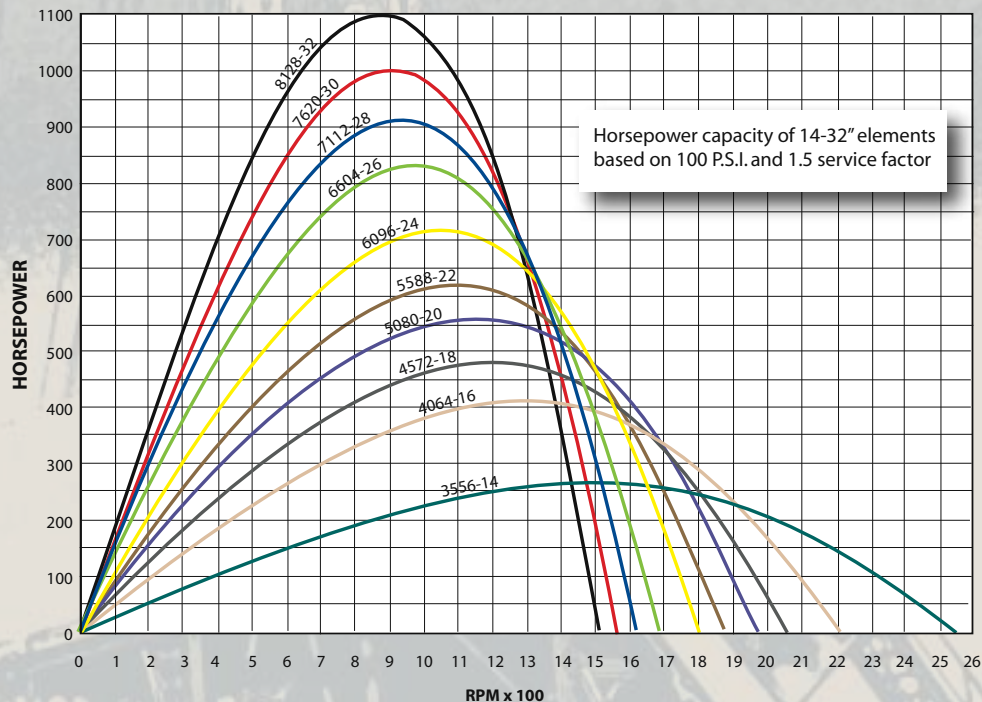

Bridges Equipment maintains a full range of triplex mud pump packages as part of an extensive rental fleet

Diamond Roller Chain

Drive Sprocket

Clutch Performance Curves

NORTH TEXAS

14400 Highway 171
Cresson, Texas 76035