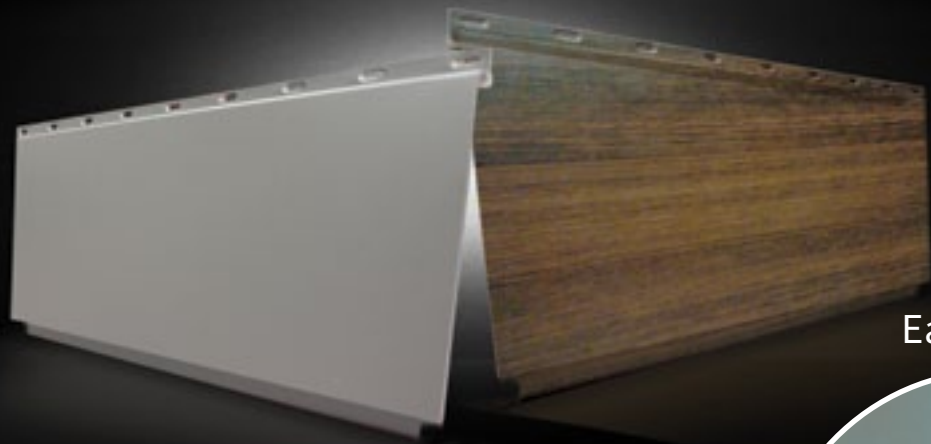

ALUMINUM
urbanixTM

collection

Sleek Modern

Style

KAYCAN

Elevate the look of your home with our new Urbanix Collection.

The sleek look is perfectly suited for modern contemporary designs.

Urbanix' clean lines will push style to the edge.

Incorporate it with other materials and finishes to create contrast and add curb appeal.

Explore urbanix Features

Easy Install

Stunning colors, from solid low gloss bold colors to two tone authentic wood tones