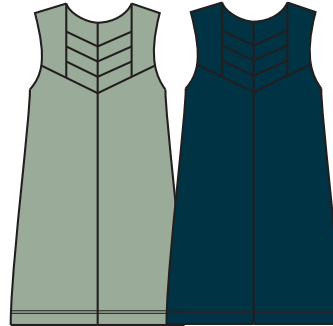

03972 Chevron Tunic
Stone Green, Dark Ocean