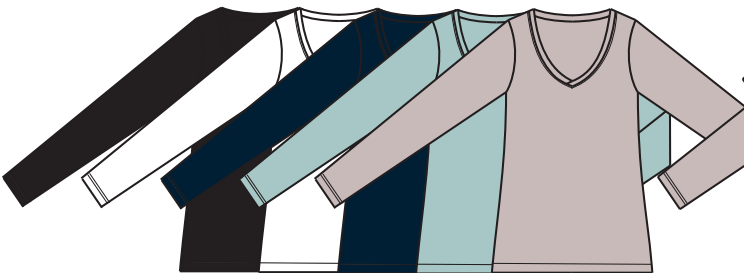

95/5 JERSEY

02600 Essential Scoop Neck Tee
Black, White, Midnight Navy, Boysenberry, Fatigue, Spa Blue, Copper

03800 Reversible Neck Tank
Black, White, Grey Heather,
Vanilla/Dark Ocean Stripe

02606 Essential Relaxed Crew Neck Tee
White, Grey Heather, Black, Fatigue, Vanilla/Dark Ocean Stripe

02604 Ballet Neck Tee
White, Lilac Grey, Midnight Navy

02800 Essential Long Sleeve Scoop Neck Tee
Black, White, Tile Blue, Berry, Grey Heather

03801 Boat Neck Tee
Black, White, Vanilla/Dark Ocean Stripe, Copper, Tile Blue