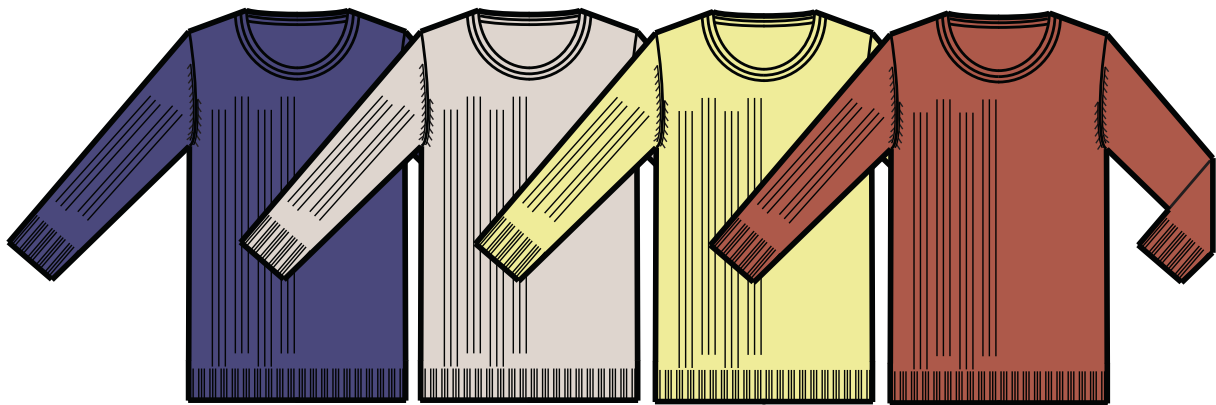

04318 3/4 Sleeve Cable Crew
Violet Blue, Stone, Citrus, Copper