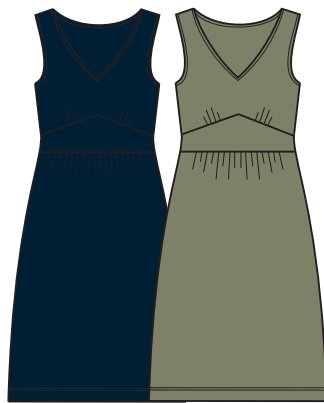

03976 Halter Dress
Midnight Mandala

03977 Faux Wrap Dress
Midnight Mandala, Fatigue

04315 Sleeveless Boat Neck Dress
Boysenberry, Deep Teal

04316 Maxi Dress
Black, Midnight Mandala

04317 Easy Pocket Dress
Midnight Navy, Fatigue

04465 Keyhole Shift
Black, Deep Teal

04507 Swing Dress
Dark Charcoal Heather, Fatigue

NEW 04632 Ballet Neck Dress
Black, Clover Green

NEW 04633 Bias Cut Dress
Dark Ocean/Vanilla Stripe, Black

NEW 04634 Polo Dress
Black, Deep Teal

INTERLOCK

04506 Tie Front Shrug
Black, White

04502 Ringer Tee
Solid White, Solid Black, Boysenberry (white trim)

03805 Full Skirt
Black, Boysenberry Mandala

03810 Maxi Skirt
Black, Dark Charcoal Heather

04500 Interlock Tank
Fatigue, Midnight Navy, Dark Chocolate, White, Black