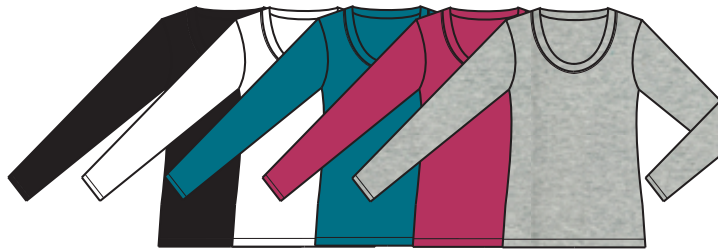

95/5 JERSEY

02600 Essential Scoop Neck Tee
Black, White, Midnight Navy, Boysenberry, Fatigue, Spa Blue, Copper

03800 Reversible Neck Tank
Black, White, Grey Heather,
Vanilla/Dark Ocean Stripe

02606 Essential Relaxed Crew Neck Tee
White, Grey Heather, Black, Fatigue, Vanilla/Dark Ocean Stripe

02604 Ballet Neck Tee
White, Lilac Grey, Midnight Navy

02800 Essential Long Sleeve Scoop Neck Tee
Black, White, Tile Blue, Berry, Grey Heather

03801 Boat Neck Tee
Black, White, Vanilla/Dark Ocean Stripe, Copper, Tile Blue

03823 Essential Long Sleeve V-neck Tee
Black, White, Midnight Navy, Spa Blue, Lilac Grey

03974 Essential V-neck Tee
White, Black, Berry, Citrus, Tile Blue, Midnight Navy

04180 Essential Long Sleeve Crew Neck Tee
Black, White, Boysenberry, Copper, Citrus