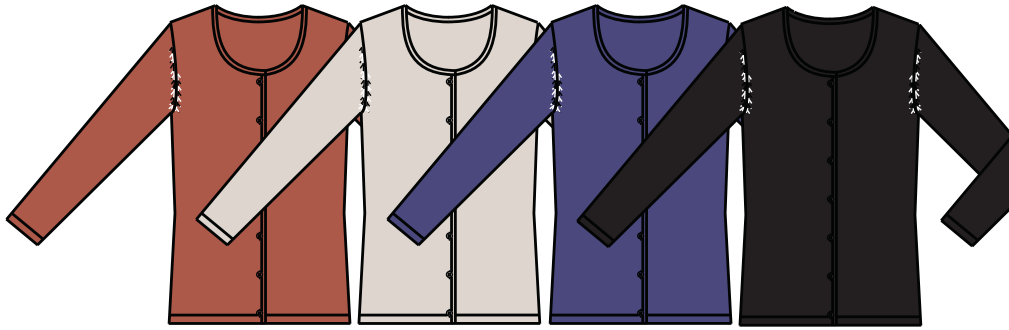

03311 Jewel Neck Cardigan
Copper, Stone, Violet Blue, Black