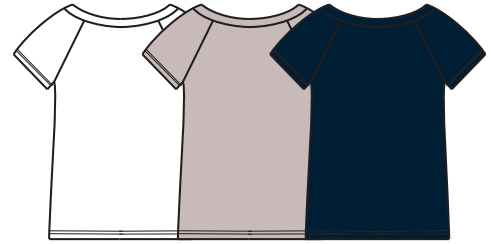

95/5 JERSEY

02600 Essential Scoop Neck Tee
Black, White, Midnight Navy, Boysenberry, Fatigue, Spa Blue, Copper

03800 Reversible Neck Tank
Black, White, Grey Heather,
Vanilla/Dark Ocean Stripe

02606 Essential Relaxed Crew Neck Tee
White, Grey Heather, Black, Fatigue, Vanilla/Dark Ocean Stripe

02604 Ballet Neck Tee
White, Lilac Grey, Midnight Navy

02800 Essential Long Sleeve Scoop Neck Tee
Black, White, Tile Blue, Berry, Grey Heather

03801 Boat Neck Tee
Black, White, Vanilla/Dark Ocean Stripe, Copper, Tile Blue

03823 Essential Long Sleeve V-neck Tee
Black, White, Midnight Navy, Spa Blue, Lilac Grey

03974 Essential V-neck Tee
White, Black, Berry, Citrus, Tile Blue, Midnight Navy

04180 Essential Long Sleeve Crew Neck Tee
Black, White, Boysenberry, Copper, Citrus