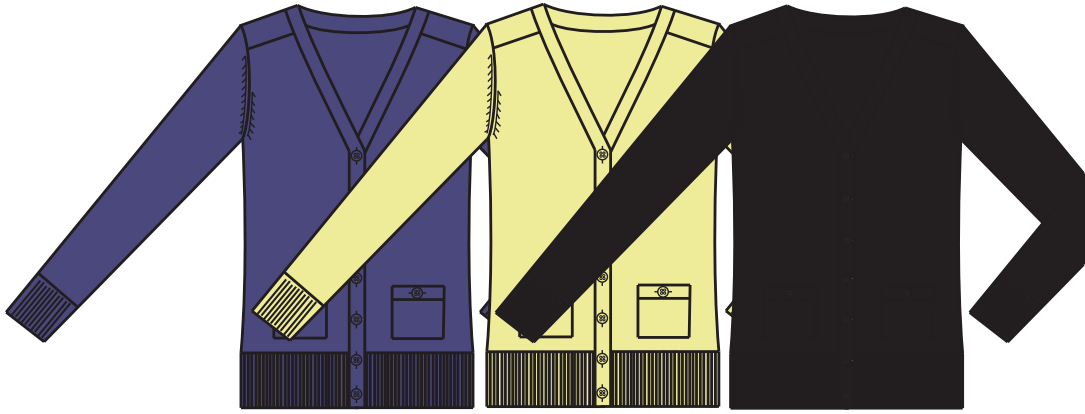

100% TANGUIS COTTON SWEATERS

03882 Boyfriend Cardigan
Violet Blue, Citrus, Black