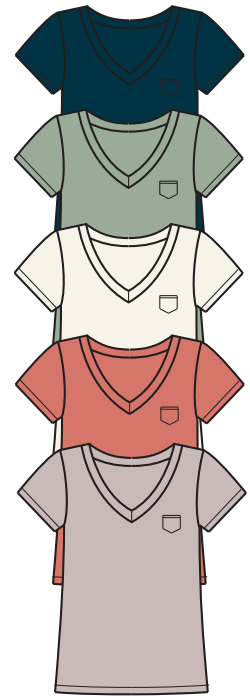

02604 Ballet Neck Tee
White, Lilac Grey, Midnight Navy

02800 Essential Long Sleeve Scoop Neck Tee
Black, White, Tile Blue, Berry, Grey Heather

03801 Boat Neck Tee
Black, White, Vanilla/Dark Ocean Stripe, Copper, Tile Blue

03823 Essential Long Sleeve V-neck Tee
Black, White, Midnight Navy, Spa Blue, Lilac Grey

03974 Essential V-neck Tee
White, Black, Berry, Citrus, Tile Blue, Midnight Navy

04180 Essential Long Sleeve Crew Neck Tee
Black, White, Boysenberry, Copper, Citrus

04310 Henley Tank
Vanilla/Dark Ocean Stripe, Grey Heather, Fatigue

04311 Easy Tee
Boysenberry, Midnight Navy, Fatigue

04501 Elbow Sleeve Scoop Neck Tee
Berry, Spa Blue, Lilac Grey

100% PURE PIMA JERSEY

03101 Relaxed Knit Button Down
Drak Ocean, Stone Green, Iron, Desert Flower, Lilac Grey