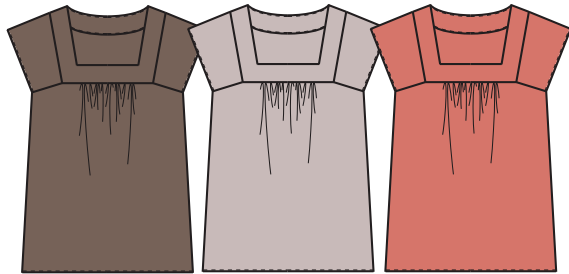

03970 Square Neck Top
Iron, Lilac Grey, Desert Flower