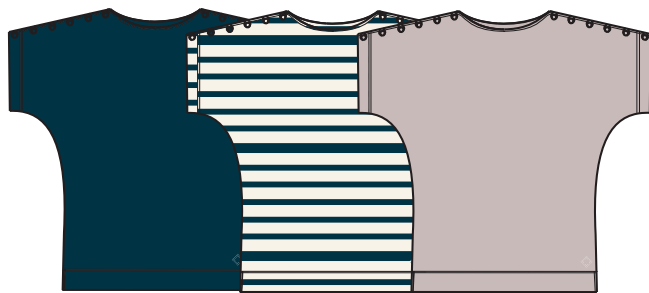

03300 Relaxed V-neck
Dark Ocean,
Stone Green,
Vanilla,
Desert Flower,
Lilac Grey

03970 Square Neck Top
Iron, Lilac Grey, Desert Flower

03972 Chevron Tunic
Stone Green, Dark Ocean

04314 Pocket Tunic
Vanilla/Dark Ocean Stripe, Desert Flower

04312 Peter Pan Collar Top
Dark Ocean

04471 Cut Out Tank
Iron, Vanilla, Dark Ocean

04580 Button Sleeve Top
Dark Ocean, Vanilla/Dark Ocean Stripe, Lilac Grey

04504 Tie Side Tank
Dark Ocean, Vanilla/Dark Ocean Stripe