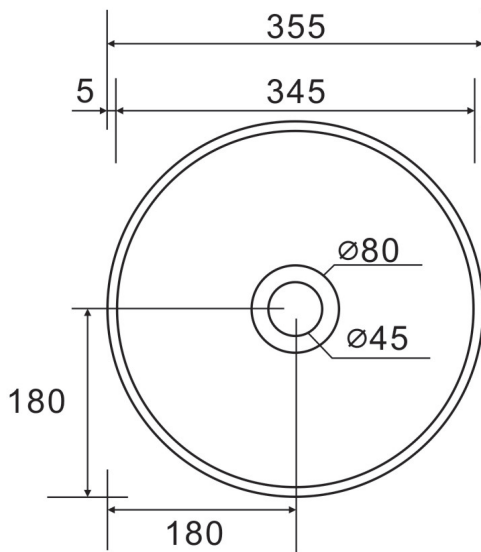

## POCO ROUND GLOSS COUNTERTOP BASIN

Overall size 355 x 355 x 120mm  
Supplied with White Plug & Waste

TOP\_VIEW

SIDE\_VIEW

FRONT\_VIEW