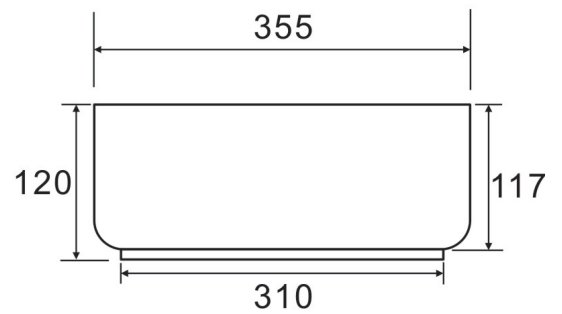

## POCO ROUND GLOSS COUNTERTOP BASIN

Overall size 355 x 355 x 120mm  
Supplied with White Plug & Waste

TOP\_VIEW

SIDE\_VIEW

FRONT\_VIEW