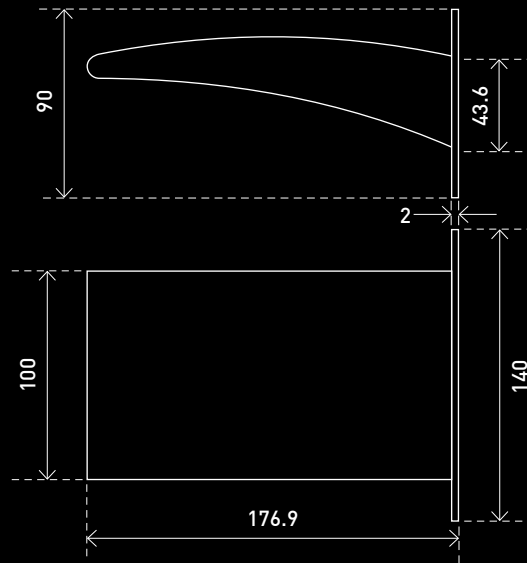

Matisse cascade fixed bath outlet

A perfect range of stunning profile wall bath outlets to compliment your desired range of tapware.

Choice of fixed and swivel timeless designed outlets with exceptional function.

Measurement shown are in millimetres

Specifications

Recommended Use: **Domestic / Commercial**

- Chrome plate finish
- Range of fixed designs
- Wall mounted application
- Universal retrofit application
- Australian standard certified
- 5 Year warranty