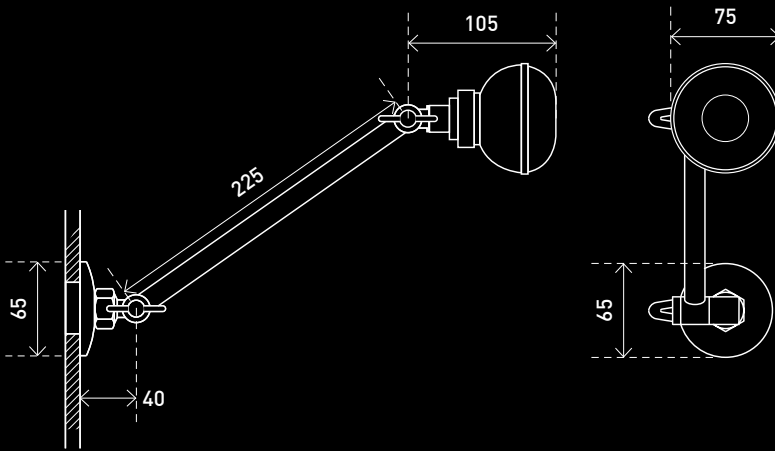

## Unity all directional shower arm and rose

The range of Unity showers has been designed to reflect stylish and modern simplicity.

A revitalizing shower experience combined with 3 spray settings and adjustable height to suit the whole family.

Measurement shown are in millimetres  
Pictured is the 3 spray settings model

## Specifications

Recommended Use: **Domestic / Commercial**

- Chrome plate finish
- Single spray function or 3 spray settings
- Adjustable height / head positioning
- WELS 3 Star, 8.5 lt/m
- Australian standard certified
- 7 Year warranty