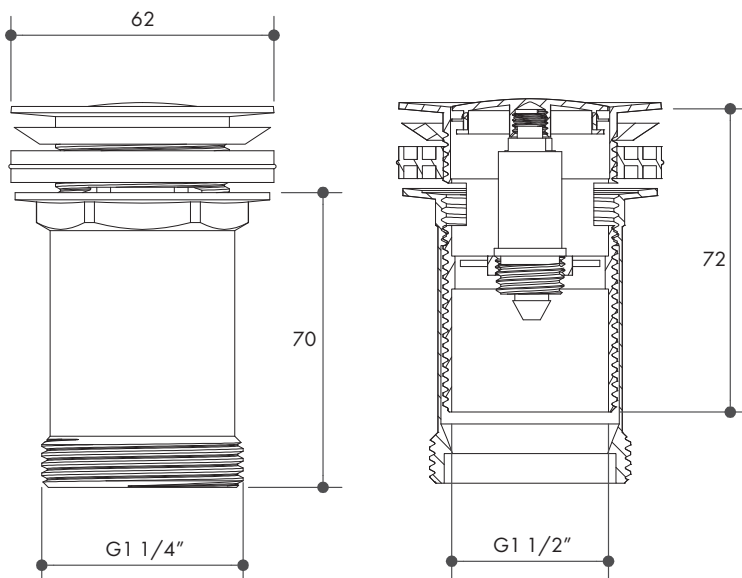

POP UP WASTE UNIVERSAL FOR 32MM & 40MM WITH 40MM OUTLET THREAD CHROME

Product Code: ASP5500

- Watermark Approved*
- Suits 32MM and 40MM Basins
- For use on overflow and non overflow basins

Parts List	MATERIAL
WASTE BODY	BRASS
MECHANISM	BRASS
CAP	BRASS
NUT	BRASS
WASHER	SILICONE
SEAL	RUBBER