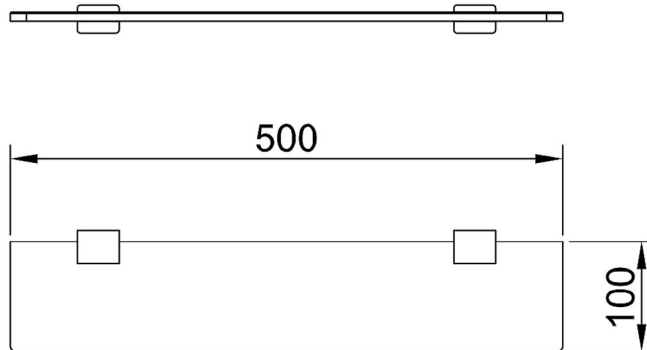

Eneo Glass Shelf 50cm

EN10

Finishes available:

Chrome

Matte
Black
(.MB)

CARE AND MAINTENANCE

- All surfaces should be frequent cleaned with a mixture of mild, pH neutral soap and warm water with a soft cloth
- Do not use abrasive clothes, scouring pads on surfaces
- Do not use harsh cleaning agents i.e. cream cleaners or citrus based cleaners (*see cleaning leaflet for comprehensive list*)

WARRANTY
10 years

*Conditions apply.

streamline

www.streamlineproducts.com.au | Ph: 1300 735 352

Dimensions are in millimeters and are subject to manufacturing variations. Streamline Products reserves the right to vary specifications at any time without notice. Information provided within this specification sheet is correct at the date of printing. Please confirm all particulars with your sales consultant prior to purchase. Version: 1.2 - May 2023