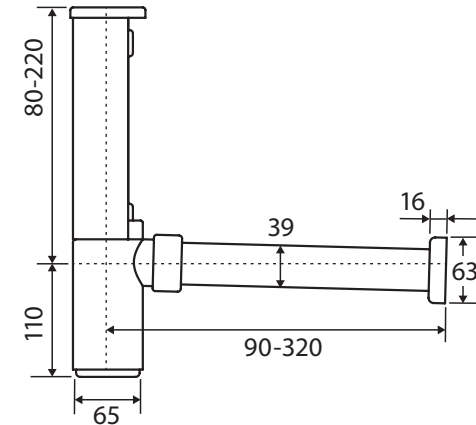

Geberit

PLASTIC BOTTLE TRAP

Features

- Can be installed for AS1428.1:2021 Accessible compliance
- Chrome finish
- Plastic construction
- 40 mm connection

Available in

Chrome
BTRAPGEB

Cleaning & Care

- Regularly clean with mild soapy water using a microfibre cloth.
- In highly polluted or coastal locations, we recommend cleaning 2-3 times per week.
- Do not use harsh detergents, bleach, cream cleaners or citrus based cleaners. These substances are abrasive and will damage the surface.
- Do not use undue pressure and wipe in one direction only.

We aim to ensure that specifications are correct at the time of publication. All measurements are shown in millimetres. Always use measurements of actual product received for final specification as the technical drawing may contain differences. Due to printing limitations, physical colour may vary from the image shown. Fienza reserves the right to make modifications without prior notice.