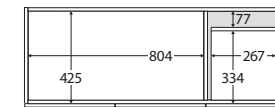

TOP VIEW: SHELF & DRAWER AREA
(Dimensions may vary depending on basin position)

SIDE VIEW: DRAWER STORAGE

SIDE VIEW: SHELF STORAGE (Adjustable)