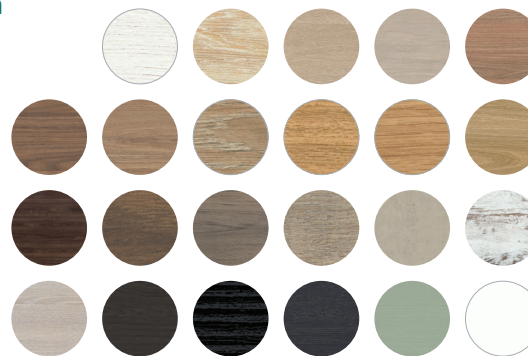

Available in

Over 20 finishes
C120F

Cleaning & Care

- Regularly clean with mild soapy water using a clean, soft cloth.
- Do not use harsh detergents, bleach, abrasive cleaners or cream/wax cleaners. These substances can result in scratches and and/or deposit build-ups that will affect the appearance.
- Avoid placing hot objects, such as hair straighteners, on any surface as these will cause discolouration and marking.
- Spills of hair dye, after-shave lotion, nail polish and remover, aerosol spray and other harsh chemicals should be removed immediately to prevent damage and discolouration. Clean immediately with mild soapy water using a clean, soft cloth.

We aim to ensure that specifications are correct at the time of publication. All measurements are shown in millimetres. For MDF cabinetry, please allow +/- 5 mm tolerance per 1000 mm for manufacturing variance in straightness. Always use measurements of actual product received for final specification as the technical drawing may contain differences. Due to printing limitations, physical colour may vary from the image shown. Fienza reserves the right to make modifications without prior notice.