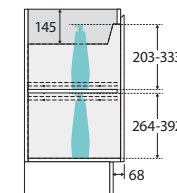

SIDE VIEW: SHELF STORAGE (Adjustable)