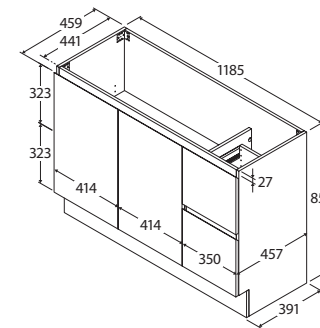

Carmen

1200MM SINGLE BOWL FLOOR STANDING DOOR & DRAWER CABINET WITH FINGERPULL

- Select from over 20 cabinet woodgrain melamine or white finishes
- Horizontal direction for woodgrain finishes
- 'Confident close' drawer damping system combines smooth, fast closing with late deceleration to provide a quiet landing on close
- Full extension runners allow easy access to the full depth of the drawer
- Fresh white interior
- Floor standing
- Full depth (suits 465 mm tops)
- Two doors and two drawers
- Left-hand and right-hand drawers available
- Bevelled finger-pull
- Made in Australia with FSC certified, E0 board

We aim to ensure that specifications are correct at the time of publication. All measurements are shown in millimetres. For MDF cabinetry, please allow +/- 5 mm tolerance per 1000 mm for manufacturing variance in straightness. Always use measurements of actual product received for final specification as the technical drawing may contain differences. Due to printing limitations, physical colour may vary from the image shown. Fienza reserves the right to make modifications without prior notice.

Carmen

1200MM SINGLE BOWL FLOOR STANDING DOOR & DRAWER CABINET WITH HANDLES

- Select from over 20 cabinet woodgrain melamine or white finishes
- Horizontal direction for woodgrain finishes
- 'Confident close' drawer damping system combines smooth, fast closing with late deceleration to provide a quiet landing on close
- Full extension runners allow easy access to the full depth of the drawer
- Fresh white interior
- Floor standing
- Full depth (suits 465 mm tops)
- Two doors and two drawers
- Left-hand and right-hand drawers available
- Requires handles (included in price)
- Made in Australia with FSC certified, E0 board