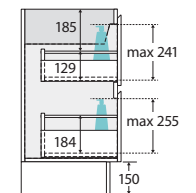

SIDE VIEW: DRAWER STORAGE