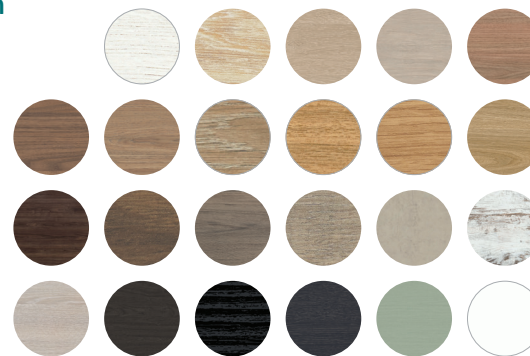

Available in

Over 20 finishes
C120F

Cleaning & Care

- Regularly clean with mild soapy water using a clean, soft cloth.
- Do not use harsh detergents, bleach, abrasive cleaners or cream/wax cleaners. These substances can result in scratches and/or deposit build-ups that will affect the appearance.
- Avoid placing hot objects, such as hair straighteners, on any surface as these will cause discolouration and marking.
- Spills of hair dye, after-shave lotion, nail polish and remover, aerosol spray and other harsh chemicals should be removed immediately to prevent damage and discolouration. Clean immediately with mild soapy water using a clean, soft cloth.

We aim to ensure that specifications are correct at the time of publication. All measurements are shown in millimetres. For MDF cabinetry, please allow +/- 5 mm tolerance per 1000 mm for manufacturing variance in straightness. Always use measurements of actual product received for final specification as the technical drawing may contain differences. Due to printing limitations, physical colour may vary from the image shown. Fienza reserves the right to make modifications without prior notice.