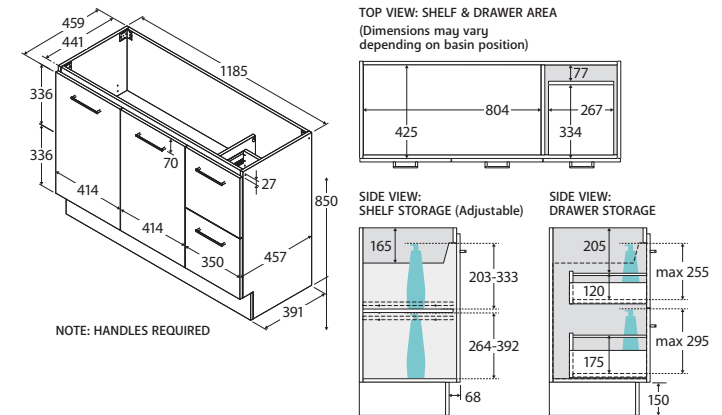

Carmen

1200MM SINGLE BOWL FLOOR STANDING DOOR & DRAWER CABINET WITH FINGERPULL

- Select from over 20 cabinet woodgrain melamine or white finishes
- Horizontal direction for woodgrain finishes
- 'Confident close' drawer damping system combines smooth, fast closing with late deceleration to provide a quiet landing on close
- Full extension runners allow easy access to the full depth of the drawer
- Fresh white interior
- Floor standing
- Full depth (suits 465 mm tops)
- Two doors and two drawers
- Left-hand and right-hand drawers available
- Bevelled finger-pull
- Made in Australia with FSC certified, E0 board

We aim to ensure that specifications are correct at the time of publication. All measurements are shown in millimetres. For MDF cabinetry, please allow +/- 5 mm tolerance per 1000 mm for manufacturing variance in straightness. Always use measurements of actual product received for final specification as the technical drawing may contain differences. Due to printing limitations, physical colour may vary from the image shown. Fienza reserves the right to make modifications without prior notice.

Carmen

1200MM SINGLE BOWL FLOOR STANDING DOOR & DRAWER CABINET WITH HANDLES

- Select from over 20 cabinet woodgrain melamine or white finishes
- Horizontal direction for woodgrain finishes
- 'Confident close' drawer damping system combines smooth, fast closing with late deceleration to provide a quiet landing on close
- Full extension runners allow easy access to the full depth of the drawer
- Fresh white interior
- Floor standing
- Full depth (suits 465 mm tops)
- Two doors and two drawers
- Left-hand and right-hand drawers available
- Requires handles (included in price)
- Made in Australia with FSC certified, E0 board