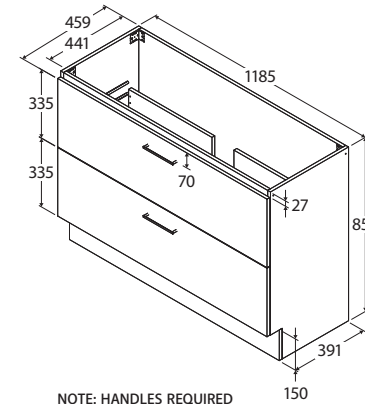

TOP VIEW: DRAWER AREA  
(Dimensions may vary depending on basin position)

SIDE VIEW: DRAWER STORAGE

We aim to ensure that specifications are correct at the time of publication. All measurements are shown in millimetres. For MDF cabinetry, please allow +/- 5 mm tolerance per 1000 mm for manufacturing variance in straightness. Always use measurements of actual product received for final specification as the technical drawing may contain differences. Due to printing limitations, physical colour may vary from the image shown. Fienza reserves the right to make modifications without prior notice.

NOTE: HANDLES REQUIRED

TOP VIEW: DRAWER AREA  
(Dimensions may vary depending on basin position)

SIDE VIEW: DRAWER STORAGE