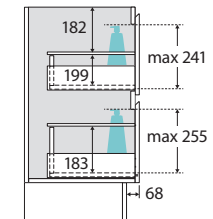

# Carmen

1200MM SINGLE BOWL  
FLOOR STANDING  
ALL DRAWER CABINET  
WITH FINGERPULL

- Select from over 20 cabinet woodgrain melamine or white finishes
- Horizontal direction for woodgrain finishes
- 'Confident close' drawer damping system combines smooth, fast closing with late deceleration to provide a quiet landing on close
- Full extension runners allow easy access to the full depth of the drawer
- Fresh white interior
- Floor standing
- Full depth (suits 465 mm tops)
- Two drawers
- Bevelled finger-pull
- Made in Australia with FSC certified, E0 board

TOP VIEW: DRAWER AREA  
(Dimensions may vary depending on basin position)

SIDE VIEW: DRAWER STORAGE

We aim to ensure that specifications are correct at the time of publication. All measurements are shown in millimetres. For MDF cabinetry, please allow +/- 5 mm tolerance per 1000 mm for manufacturing variance in straightness. Always use measurements of actual product received for final specification as the technical drawing may contain differences. Due to printing limitations, physical colour may vary from the image shown. Fienza reserves the right to make modifications without prior notice.

NOTE: HANDLES REQUIRED

TOP VIEW: DRAWER AREA  
(Dimensions may vary depending on basin position)

SIDE VIEW: DRAWER STORAGE