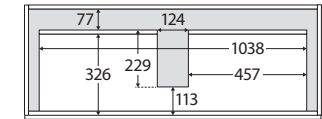

# Carmen

1200MM SINGLE BOWL  
FLOOR STANDING  
ALL DRAWER CABINET  
WITH FINGERPULL

- Select from over 20 cabinet woodgrain melamine or white finishes
- Horizontal direction for woodgrain finishes
- 'Confident close' drawer damping system combines smooth, fast closing with late deceleration to provide a quiet landing on close
- Full extension runners allow easy access to the full depth of the drawer
- Fresh white interior
- Floor standing
- Full depth (suits 465 mm tops)
- Two drawers
- Bevelled finger-pull
- Made in Australia with FSC certified, E0 board

TOP VIEW: DRAWER AREA  
(Dimensions may vary depending on basin position)

SIDE VIEW: DRAWER STORAGE

We aim to ensure that specifications are correct at the time of publication. All measurements are shown in millimetres. For MDF cabinetry, please allow +/- 5 mm tolerance per 1000 mm for manufacturing variance in straightness. Always use measurements of actual product received for final specification as the technical drawing may contain differences. Due to printing limitations, physical colour may vary from the image shown. Fienza reserves the right to make modifications without prior notice.