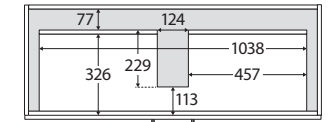

We aim to ensure that specifications are correct at the time of publication. All measurements are shown in millimetres. For MDF cabinetry, please allow +/- 5 mm tolerance per 1000 mm for manufacturing variance in straightness. Always use measurements of actual product received for final specification as the technical drawing may contain differences. Due to printing limitations, physical colour may vary from the image shown. Fienza reserves the right to make modifications without prior notice.

# Carmen

1200MM SINGLE BOWL  
FLOOR STANDING  
ALL DRAWER CABINET  
WITH HANDLES

- Select from over 20 cabinet woodgrain melamine or white finishes
- Horizontal direction for woodgrain finishes
- 'Confident close' drawer damping system combines smooth, fast closing with late deceleration to provide a quiet landing on close
- Full extension runners allow easy access to the full depth of the drawer
- Fresh white interior
- Floor standing
- Full depth (suits 465 mm tops)
- Two drawers
- Requires handles (included in price)
- Made in Australia with FSC certified, E0 board

NOTE: HANDLES REQUIRED

TOP VIEW: DRAWER AREA  
(Dimensions may vary depending on basin position)

SIDE VIEW: DRAWER STORAGE