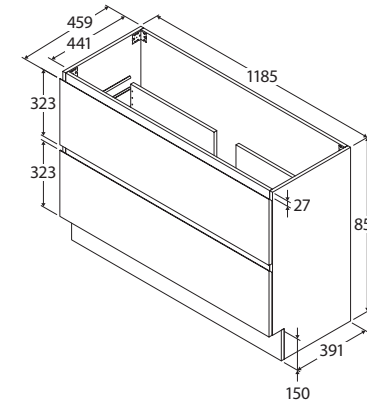

# Carmen

1200MM SINGLE BOWL  
FLOOR STANDING  
ALL DRAWER CABINET  
WITH FINGERPULL

- Select from over 20 cabinet woodgrain melamine or white finishes
- Horizontal direction for woodgrain finishes
- 'Confident close' drawer damping system combines smooth, fast closing with late deceleration to provide a quiet landing on close
- Full extension runners allow easy access to the full depth of the drawer
- Fresh white interior
- Floor standing
- Full depth (suits 465 mm tops)
- Two drawers
- Bevelled finger-pull
- Made in Australia with FSC certified, E0 board

TOP VIEW: DRAWER AREA  
(Dimensions may vary depending on basin position)

SIDE VIEW: DRAWER STORAGE