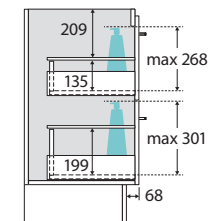

TOP VIEW: DRAWER AREA  
(Dimensions may vary depending on basin position)

SIDE VIEW: DRAWER STORAGE

We aim to ensure that specifications are correct at the time of publication. All measurements are shown in millimetres. For MDF cabinetry, please allow +/- 5 mm tolerance per 1000 mm for manufacturing variance in straightness. Always use measurements of actual product received for final specification as the technical drawing may contain differences. Due to printing limitations, physical colour may vary from the image shown. Fienza reserves the right to make modifications without prior notice.

# Carmen

1200MM SINGLE BOWL  
FLOOR STANDING  
ALL DRAWER CABINET  
WITH HANDLES

- Select from over 20 cabinet woodgrain melamine or white finishes
- Horizontal direction for woodgrain finishes
- 'Confident close' drawer damping system combines smooth, fast closing with late deceleration to provide a quiet landing on close
- Full extension runners allow easy access to the full depth of the drawer
- Fresh white interior
- Floor standing
- Full depth (suits 465 mm tops)
- Two drawers
- Requires handles (included in price)
- Made in Australia with FSC certified, E0 board

NOTE: HANDLES REQUIRED

TOP VIEW: DRAWER AREA  
(Dimensions may vary depending on basin position)

SIDE VIEW: DRAWER STORAGE