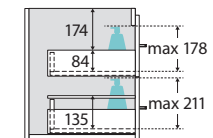

We aim to ensure that specifications are correct at the time of publication. All measurements are shown in millimetres. For MDF cabinetry, please allow +/- 5 mm tolerance per 1000 mm for manufacturing variance in straightness. Always use measurements of actual product received for final specification as the technical drawing may contain differences. Due to printing limitations, physical colour may vary from the image shown. Fienza reserves the right to make modifications without prior notice.

# Carmen

1200MM DOUBLE BOWL  
WALL-HUNG  
ALL DRAWER CABINET  
WITH HANDLES

- Select from over 20 cabinet woodgrain melamine or white finishes
- Horizontal direction for woodgrain finishes
- 'Confident close' drawer damping system combines smooth, fast closing with late deceleration to provide a quiet landing on close
- Full extension runners allow easy access to the full depth of the drawer
- Fresh white interior
- Wall-hung
- Full depth (suits 465 mm tops)
- Two drawers
- Requires handles (included in price)
- Made in Australia with FSC certified, E0 board

NOTE: HANDLES REQUIRED

TOP VIEW: DRAWER AREA  
(Dimensions may vary depending on basin position)

SIDE VIEW:  
DRAWER STORAGE