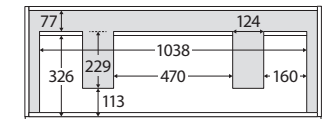

# Carmen

1200MM DOUBLE BOWL  
WALL-HUNG  
ALL DRAWER CABINET  
WITH FINGERPULL

- Select from over 20 cabinet woodgrain melamine or white finishes
- Horizontal direction for woodgrain finishes
- 'Confident close' drawer damping system combines smooth, fast closing with late deceleration to provide a quiet landing on close
- Full extension runners allow easy access to the full depth of the drawer
- Fresh white interior
- Wall-hung
- Full depth (suits 465 mm tops)
- Two drawers
- Bevelled finger-pull
- Made in Australia with FSC certified, E0 board

TOP VIEW: DRAWER AREA  
(Dimensions may vary depending on basin position)

SIDE VIEW:  
DRAWER STORAGE

We aim to ensure that specifications are correct at the time of publication. All measurements are shown in millimetres. For MDF cabinetry, please allow +/- 5 mm tolerance per 1000 mm for manufacturing variance in straightness. Always use measurements of actual product received for final specification as the technical drawing may contain differences. Due to printing limitations, physical colour may vary from the image shown. Fienza reserves the right to make modifications without prior notice.

NOTE: HANDLES REQUIRED

TOP VIEW: DRAWER AREA  
(Dimensions may vary depending on basin position)

SIDE VIEW:  
DRAWER STORAGE