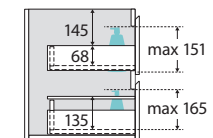

# Carmen

1200MM DOUBLE BOWL  
WALL-HUNG  
ALL DRAWER CABINET  
WITH FINGERPULL

- Select from over 20 cabinet woodgrain melamine or white finishes
- Horizontal direction for woodgrain finishes
- 'Confident close' drawer damping system combines smooth, fast closing with late deceleration to provide a quiet landing on close
- Full extension runners allow easy access to the full depth of the drawer
- Fresh white interior
- Wall-hung
- Full depth (suits 465 mm tops)
- Two drawers
- Bevelled finger-pull
- Made in Australia with FSC certified, E0 board

TOP VIEW: DRAWER AREA  
(Dimensions may vary depending on basin position)

SIDE VIEW:  
DRAWER STORAGE

We aim to ensure that specifications are correct at the time of publication. All measurements are shown in millimetres. For MDF cabinetry, please allow +/- 5 mm tolerance per 1000 mm for manufacturing variance in straightness. Always use measurements of actual product received for final specification as the technical drawing may contain differences. Due to printing limitations, physical colour may vary from the image shown. Fienza reserves the right to make modifications without prior notice.

NOTE: HANDLES REQUIRED

TOP VIEW: DRAWER AREA  
(Dimensions may vary depending on basin position)

SIDE VIEW:  
DRAWER STORAGE