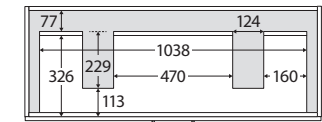

We aim to ensure that specifications are correct at the time of publication. All measurements are shown in millimetres. For MDF cabinetry, please allow +/- 5 mm tolerance per 1000 mm for manufacturing variance in straightness. Always use measurements of actual product received for final specification as the technical drawing may contain differences. Due to printing limitations, physical colour may vary from the image shown. Fienza reserves the right to make modifications without prior notice.

# Carmen

1200MM DOUBLE BOWL  
WALL-HUNG  
ALL DRAWER CABINET  
WITH HANDLES

- Select from over 20 cabinet woodgrain melamine or white finishes
- Horizontal direction for woodgrain finishes
- 'Confident close' drawer damping system combines smooth, fast closing with late deceleration to provide a quiet landing on close
- Full extension runners allow easy access to the full depth of the drawer
- Fresh white interior
- Wall-hung
- Full depth (suits 465 mm tops)
- Two drawers
- Requires handles (included in price)
- Made in Australia with FSC certified, E0 board

NOTE: HANDLES REQUIRED

TOP VIEW: DRAWER AREA  
(Dimensions may vary depending on basin position)

SIDE VIEW:  
DRAWER STORAGE