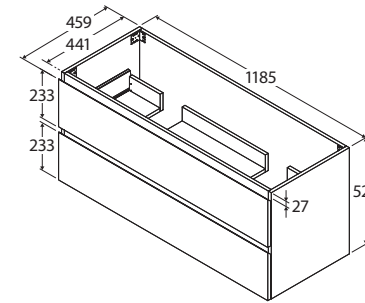

# Carmen

1200MM DOUBLE BOWL  
WALL-HUNG  
ALL DRAWER CABINET  
WITH FINGERPULL

- Select from over 20 cabinet woodgrain melamine or white finishes
- Horizontal direction for woodgrain finishes
- 'Confident close' drawer damping system combines smooth, fast closing with late deceleration to provide a quiet landing on close
- Full extension runners allow easy access to the full depth of the drawer
- Fresh white interior
- Wall-hung
- Full depth (suits 465 mm tops)
- Two drawers
- Bevelled finger-pull
- Made in Australia with FSC certified, E0 board

TOP VIEW: DRAWER AREA  
(Dimensions may vary depending on basin position)

SIDE VIEW:  
DRAWER STORAGE

NOTE: HANDLES REQUIRED

TOP VIEW: DRAWER AREA  
(Dimensions may vary depending on basin position)

SIDE VIEW:  
DRAWER STORAGE