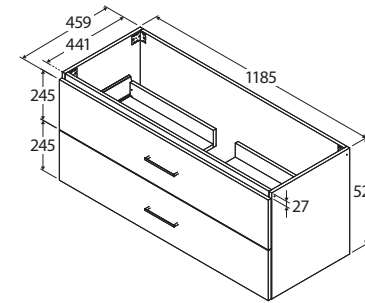

Carmen

1200MM SINGLE BOWL
WALL-HUNG
ALL DRAWER CABINET
WITH HANDLES

- Select from over 20 cabinet woodgrain melamine or white finishes
- Horizontal direction for woodgrain finishes
- 'Confident close' drawer damping system combines smooth, fast closing with late deceleration to provide a quiet landing on close
- Full extension runners allow easy access to the full depth of the drawer
- Fresh white interior
- Wall-hung
- Full depth (suits 465 mm tops)
- Two drawers
- Requires handles (included in price)
- Made in Australia with FSC certified, E0 board

NOTE: HANDLES REQUIRED