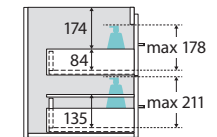

SIDE VIEW: DRAWER STORAGE