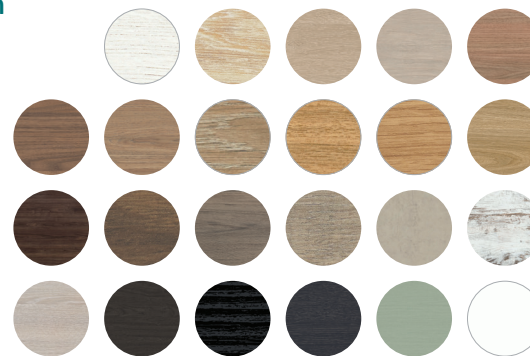

Available in

Over 20 finishes
CD120W

Cleaning & Care

- Regularly clean with mild soapy water using a clean, soft cloth.
- Do not use harsh detergents, bleach, abrasive cleaners or cream/wax cleaners. These substances can result in scratches and/or deposit build-ups that will affect the appearance.
- Avoid placing hot objects, such as hair straighteners, on any surface as these will cause discolouration and marking.
- Spills of hair dye, after-shave lotion, nail polish and remover, aerosol spray and other harsh chemicals should be removed immediately to prevent damage and discolouration. Clean immediately with mild soapy water using a clean, soft cloth.

We aim to ensure that specifications are correct at the time of publication. All measurements are shown in millimetres. For MDF cabinetry, please allow +/- 5 mm tolerance per 1000 mm for manufacturing variance in straightness. Always use measurements of actual product received for final specification as the technical drawing may contain differences. Due to printing limitations, physical colour may vary from the image shown. Fienza reserves the right to make modifications without prior notice.