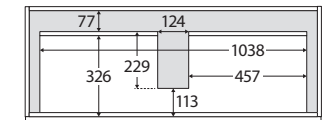

TOP VIEW: DRAWER AREA
(Dimensions may vary depending on basin position)