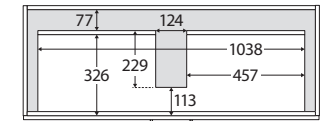

TOP VIEW: DRAWER AREA
(Dimensions may vary depending on basin position)