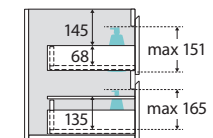

SIDE VIEW:
DRAWER STORAGE