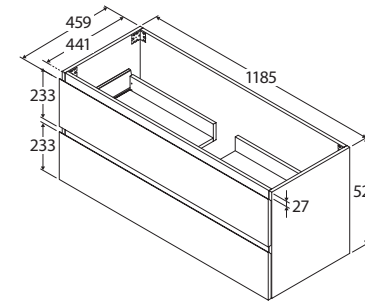

Carmen

1200MM SINGLE BOWL
WALL-HUNG
ALL DRAWER CABINET
WITH FINGERPULL

- Select from over 20 cabinet woodgrain melamine or white finishes
- Horizontal direction for woodgrain finishes
- 'Confident close' drawer damping system combines smooth, fast closing with late deceleration to provide a quiet landing on close
- Full extension runners allow easy access to the full depth of the drawer
- Fresh white interior
- Wall-hung
- Full depth (suits 465 mm tops)
- Two drawers
- Bevelled finger-pull
- Made in Australia with FSC certified, E0 board

We aim to ensure that specifications are correct at the time of publication. All measurements are shown in millimetres. For MDF cabinetry, please allow +/- 5 mm tolerance per 1000 mm for manufacturing variance in straightness. Always use measurements of actual product received for final specification as the technical drawing may contain differences. Due to printing limitations, physical colour may vary from the image shown. Fienza reserves the right to make modifications without prior notice.