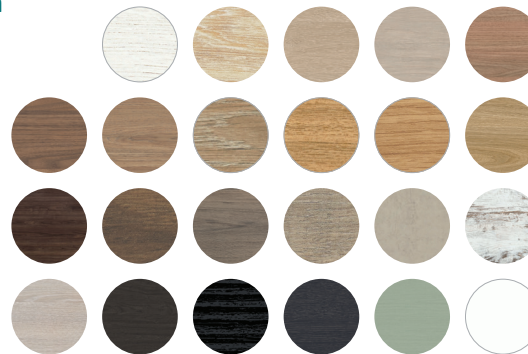

Available in

Over 20 finishes
CD120W

Cleaning & Care

- Regularly clean with mild soapy water using a clean, soft cloth.
- Do not use harsh detergents, bleach, abrasive cleaners or cream/wax cleaners. These substances can result in scratches and/or deposit build-ups that will affect the appearance.
- Avoid placing hot objects, such as hair straighteners, on any surface as these will cause discolouration and marking.
- Spills of hair dye, after-shave lotion, nail polish and remover, aerosol spray and other harsh chemicals should be removed immediately to prevent damage and discolouration. Clean immediately with mild soapy water using a clean, soft cloth.

We aim to ensure that specifications are correct at the time of publication. All measurements are shown in millimetres. For MDF cabinetry, please allow +/- 5 mm tolerance per 1000 mm for manufacturing variance in straightness. Always use measurements of actual product received for final specification as the technical drawing may contain differences. Due to printing limitations, physical colour may vary from the image shown. Fienza reserves the right to make modifications without prior notice.