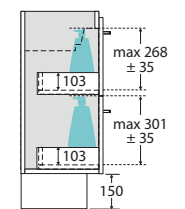

We aim to ensure that specifications are correct at the time of publication. All measurements are shown in millimetres. For MDF cabinetry, please allow +/- 5 mm tolerance per 1000 mm for manufacturing variance in straightness. Always use measurements of actual product received for final specification as the technical drawing may contain differences. Due to printing limitations, physical colour may vary from the image shown. Fienza reserves the right to make modifications without prior notice.

## 1200MM ENSUITE FLOOR STANDING DOOR & DRAWER CABINET WITH HANDLES

- Select from over 20 cabinet woodgrain melamine or white finishes
- Horizontal direction for woodgrain finishes
- 'Confident close' drawer damping system combines smooth, fast closing with late deceleration to provide a quiet landing on close
- Full extension runners allow easy access to the full depth of the drawer
- Fresh white interior
- Floor standing
- Ensuite depth (suits 365 mm tops)
- Two doors and two drawers
- Left-hand and right-hand drawers available
- Requires handles (included in price)
- Made in Australia with FSC certified, E0 board

TOP VIEW: SHELF AREA

SIDE VIEW: SHELF STORAGE

SIDE VIEW: DRAWER STORAGE