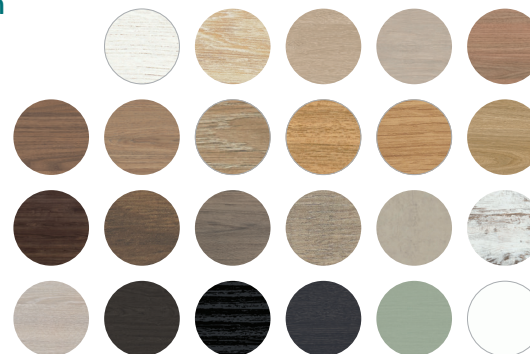

### Available in

Over 20 finishes  
CE120F