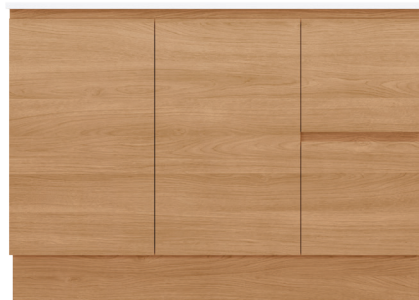

## 1200MM ENSUITE FLOOR STANDING DOOR & DRAWER CABINET WITH FINGERPULL

- Select from over 20 cabinet woodgrain melamine or white finishes
- Horizontal direction for woodgrain finishes
- 'Confident close' drawer damping system combines smooth, fast closing with late deceleration to provide a quiet landing on close
- Full extension runners allow easy access to the full depth of the drawer
- Fresh white interior
- Floor standing
- Ensuite depth (suits 365 mm tops)
- Two doors and two drawers
- Left-hand and right-hand drawers available
- Bevelled finger-pull
- Made in Australia with FSC certified, E0 board

TOP VIEW: SHELF AREA

SIDE VIEW: SHELF STORAGE

SIDE VIEW: DRAWER STORAGE