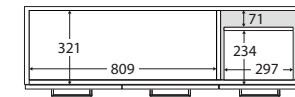

TOP VIEW: SHELF AREA

SIDE VIEW: DRAWER STORAGE

SIDE VIEW: SHELF STORAGE