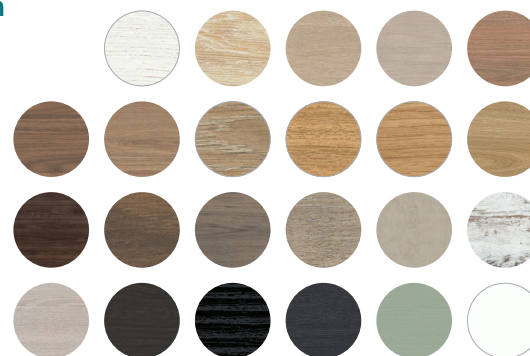

### Available in

Over 20 finishes  
CE120F