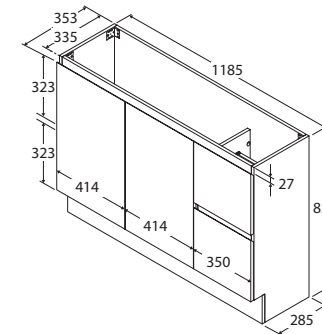

## 1200MM ENSUITE FLOOR STANDING DOOR & DRAWER CABINET WITH FINGERPULL

- Select from over 20 cabinet woodgrain melamine or white finishes
- Horizontal direction for woodgrain finishes
- 'Confident close' drawer damping system combines smooth, fast closing with late deceleration to provide a quiet landing on close
- Full extension runners allow easy access to the full depth of the drawer
- Fresh white interior
- Floor standing
- Ensuite depth (suits 365 mm tops)
- Two doors and two drawers
- Left-hand and right-hand drawers available
- Bevelled finger-pull
- Made in Australia with FSC certified, E0 board

TOP VIEW: SHELF AREA

SIDE VIEW: SHELF STORAGE

SIDE VIEW: DRAWER STORAGE