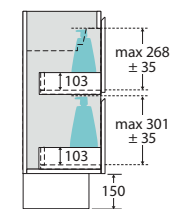

## 1200MM ENSUITE FLOOR STANDING DOOR & DRAWER CABINET WITH FINGERPULL

- Select from over 20 cabinet woodgrain melamine or white finishes
- Horizontal direction for woodgrain finishes
- 'Confident close' drawer damping system combines smooth, fast closing with late deceleration to provide a quiet landing on close
- Full extension runners allow easy access to the full depth of the drawer
- Fresh white interior
- Floor standing
- Ensuite depth (suits 365 mm tops)
- Two doors and two drawers
- Left-hand and right-hand drawers available
- Bevelled finger-pull
- Made in Australia with FSC certified, E0 board

TOP VIEW: SHELF AREA

SIDE VIEW: SHELF STORAGE

SIDE VIEW: DRAWER STORAGE