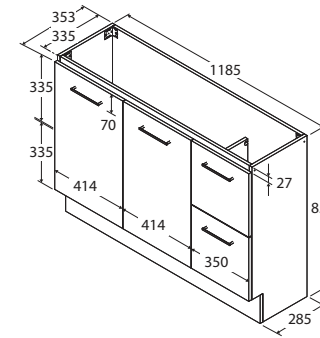

Carmen

1200MM ENSUITE FLOOR STANDING DOOR & DRAWER CABINET WITH HANDLES

- Select from over 20 cabinet woodgrain melamine or white finishes
- Horizontal direction for woodgrain finishes
- 'Confident close' drawer damping system combines smooth, fast closing with late deceleration to provide a quiet landing on close
- Full extension runners allow easy access to the full depth of the drawer
- Fresh white interior
- Floor standing
- Ensuite depth (suits 365 mm tops)
- Two doors and two drawers
- Left-hand and right-hand drawers available
- Requires handles (included in price)
- Made in Australia with FSC certified, E0 board