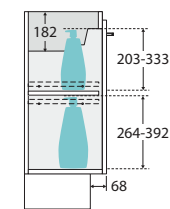

## 1200MM ENSUITE FLOOR STANDING DOOR & DRAWER CABINET WITH HANDLES

- Select from over 20 cabinet woodgrain melamine or white finishes
- Horizontal direction for woodgrain finishes
- 'Confident close' drawer damping system combines smooth, fast closing with late deceleration to provide a quiet landing on close
- Full extension runners allow easy access to the full depth of the drawer
- Fresh white interior
- Floor standing
- Ensuite depth (suits 365 mm tops)
- Two doors and two drawers
- Left-hand and right-hand drawers available
- Requires handles (included in price)
- Made in Australia with FSC certified, E0 board

TOP VIEW: SHELF AREA

SIDE VIEW: SHELF STORAGE

SIDE VIEW: DRAWER STORAGE