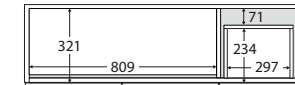

## 1200MM ENSUITE FLOOR STANDING DOOR & DRAWER CABINET WITH FINGERPULL

- Select from over 20 cabinet woodgrain melamine or white finishes
- Horizontal direction for woodgrain finishes
- 'Confident close' drawer damping system combines smooth, fast closing with late deceleration to provide a quiet landing on close
- Full extension runners allow easy access to the full depth of the drawer
- Fresh white interior
- Floor standing
- Ensuite depth (suits 365 mm tops)
- Two doors and two drawers
- Left-hand and right-hand drawers available
- Bevelled finger-pull
- Made in Australia with FSC certified, E0 board

TOP VIEW: SHELF AREA

SIDE VIEW: SHELF STORAGE

SIDE VIEW: DRAWER STORAGE