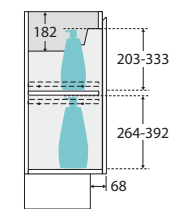

## 1200MM ENSUITE FLOOR STANDING DOOR & DRAWER CABINET WITH FINGERPULL

- Select from over 20 cabinet woodgrain melamine or white finishes
- Horizontal direction for woodgrain finishes
- 'Confident close' drawer damping system combines smooth, fast closing with late deceleration to provide a quiet landing on close
- Full extension runners allow easy access to the full depth of the drawer
- Fresh white interior
- Floor standing
- Ensuite depth (suits 365 mm tops)
- Two doors and two drawers
- Left-hand and right-hand drawers available
- Bevelled finger-pull
- Made in Australia with FSC certified, E0 board

TOP VIEW: SHELF AREA

SIDE VIEW: SHELF STORAGE

SIDE VIEW: DRAWER STORAGE