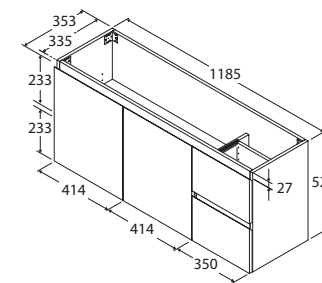

Carmen

1200MM ENSUITE WALL-HUNG DOOR & DRAWER CABINET WITH FINGERPULL

- Select from over 20 cabinet woodgrain melamine or white finishes
- Horizontal direction for woodgrain finishes
- 'Confident close' drawer damping system combines smooth, fast closing with late deceleration to provide a quiet landing on close
- Full extension runners allow easy access to the full depth of the drawer
- Fresh white interior
- Wall-hung
- Ensuite depth (suits 365 mm tops)
- Two doors and two drawers
- Left-hand and right-hand drawers available
- Bevelled finger-pull
- Made in Australia with FSC certified, E0 board

We aim to ensure that specifications are correct at the time of publication. All measurements are shown in millimetres. For MDF cabinetry, please allow +/- 5 mm tolerance per 1000 mm for manufacturing variance in straightness. Always use measurements of actual product received for final specification as the technical drawing may contain differences. Due to printing limitations, physical colour may vary from the image shown. Fienza reserves the right to make modifications without prior notice.