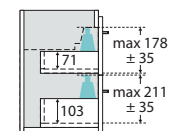

SIDE VIEW: DRAWER STORAGE