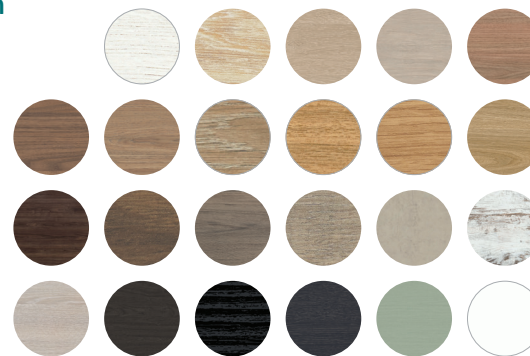

Available in

Over 20 finishes
CE120W

Cleaning & Care

- Regularly clean with mild soapy water using a clean, soft cloth.
- Do not use harsh detergents, bleach, abrasive cleaners or cream/wax cleaners. These substances can result in scratches and/or deposit build-ups that will affect the appearance.
- Avoid placing hot objects, such as hair straighteners, on any surface as these will cause discolouration and marking.
- Spills of hair dye, after-shave lotion, nail polish and remover, aerosol spray and other harsh chemicals should be removed immediately to prevent damage and discolouration. Clean immediately with mild soapy water using a clean, soft cloth.

We aim to ensure that specifications are correct at the time of publication. All measurements are shown in millimetres. For MDF cabinetry, please allow +/- 5 mm tolerance per 1000 mm for manufacturing variance in straightness. Always use measurements of actual product received for final specification as the technical drawing may contain differences. Due to printing limitations, physical colour may vary from the image shown. Fienza reserves the right to make modifications without prior notice.