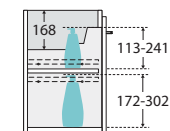

SIDE VIEW: SHELF STORAGE