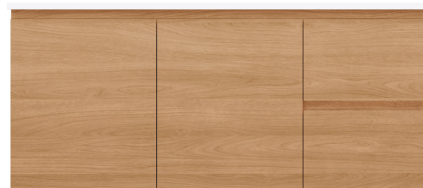

Carmen

1200MM ENSUITE WALL-HUNG DOOR & DRAWER CABINET WITH FINGERPULL

- Select from over 20 cabinet woodgrain melamine or white finishes
- Horizontal direction for woodgrain finishes
- 'Confident close' drawer damping system combines smooth, fast closing with late deceleration to provide a quiet landing on close
- Full extension runners allow easy access to the full depth of the drawer
- Fresh white interior
- Wall-hung
- Ensuite depth (suits 365 mm tops)
- Two doors and two drawers
- Left-hand and right-hand drawers available
- Bevelled finger-pull
- Made in Australia with FSC certified, E0 board

Available in

Over 20 finishes
CE120W

Cleaning & Care

- Regularly clean with mild soapy water using a clean, soft cloth.
- Do not use harsh detergents, bleach, abrasive cleaners or cream/wax cleaners. These substances can result in scratches and/or deposit build-ups that will affect the appearance.
- Avoid placing hot objects, such as hair straighteners, on any surface as these will cause discolouration and marking.
- Spills of hair dye, after-shave lotion, nail polish and remover, aerosol spray and other harsh chemicals should be removed immediately to prevent damage and discolouration. Clean immediately with mild soapy water using a clean, soft cloth.

We aim to ensure that specifications are correct at the time of publication. All measurements are shown in millimetres. For MDF cabinetry, please allow +/- 5 mm tolerance per 1000 mm for manufacturing variance in straightness. Always use measurements of actual product received for final specification as the technical drawing may contain differences. Due to printing limitations, physical colour may vary from the image shown. Fienza reserves the right to make modifications without prior notice.