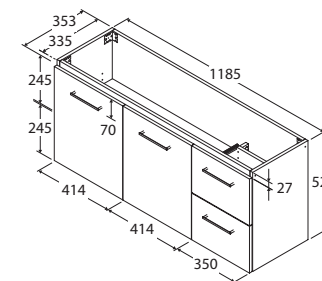

Carmen

1200MM ENSUITE WALL-HUNG DOOR & DRAWER CABINET WITH FINGERPULL

- Select from over 20 cabinet woodgrain melamine or white finishes
- Horizontal direction for woodgrain finishes
- 'Confident close' drawer damping system combines smooth, fast closing with late deceleration to provide a quiet landing on close
- Full extension runners allow easy access to the full depth of the drawer
- Fresh white interior
- Wall-hung
- Ensuite depth (suits 365 mm tops)
- Two doors and two drawers
- Left-hand and right-hand drawers available
- Bevelled finger-pull
- Made in Australia with FSC certified, E0 board

We aim to ensure that specifications are correct at the time of publication. All measurements are shown in millimetres. For MDF cabinetry, please allow +/- 5 mm tolerance per 1000 mm for manufacturing variance in straightness. Always use measurements of actual product received for final specification as the technical drawing may contain differences. Due to printing limitations, physical colour may vary from the image shown. Fienza reserves the right to make modifications without prior notice.

Carmen

1200MM ENSUITE WALL-HUNG DOOR & DRAWER CABINET WITH HANDLES

- Select from over 20 cabinet woodgrain melamine or white finishes
- Horizontal direction for woodgrain finishes
- 'Confident close' drawer damping system combines smooth, fast closing with late deceleration to provide a quiet landing on close
- Full extension runners allow easy access to the full depth of the drawer
- Fresh white interior
- Wall-hung
- Ensuite depth (suits 365 mm tops)
- Two doors and two drawers
- Left-hand and right-hand drawers available
- Requires handles (included in price)
- Made in Australia with FSC certified, E0 board