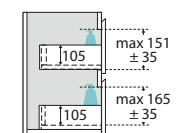

SIDE VIEW: DRAWER STORAGE