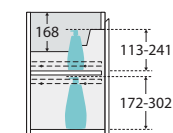

SIDE VIEW: SHELF STORAGE