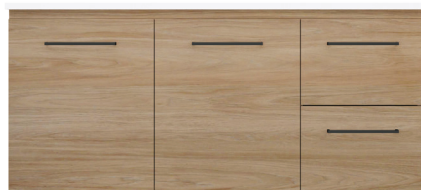

Carmen

1200MM ENSUITE WALL-HUNG DOOR & DRAWER CABINET WITH HANDLES

- Select from over 20 cabinet woodgrain melamine or white finishes
- Horizontal direction for woodgrain finishes
- 'Confident close' drawer damping system combines smooth, fast closing with late deceleration to provide a quiet landing on close
- Full extension runners allow easy access to the full depth of the drawer
- Fresh white interior
- Wall-hung
- Ensuite depth (suits 365 mm tops)
- Two doors and two drawers
- Left-hand and right-hand drawers available
- Requires handles (included in price)
- Made in Australia with FSC certified, E0 board

NOTE: HANDLES REQUIRED

Available in

Over 20 finishes
CE120W

Cleaning & Care

- Regularly clean with mild soapy water using a clean, soft cloth.
- Do not use harsh detergents, bleach, abrasive cleaners or cream/wax cleaners. These substances can result in scratches and/or deposit build-ups that will affect the appearance.
- Avoid placing hot objects, such as hair straighteners, on any surface as these will cause discolouration and marking.
- Spills of hair dye, after-shave lotion, nail polish and remover, aerosol spray and other harsh chemicals should be removed immediately to prevent damage and discolouration. Clean immediately with mild soapy water using a clean, soft cloth.