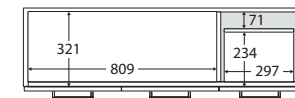

TOP VIEW: SHELF AREA