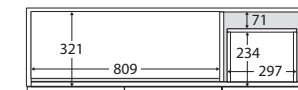

TOP VIEW: SHELF AREA