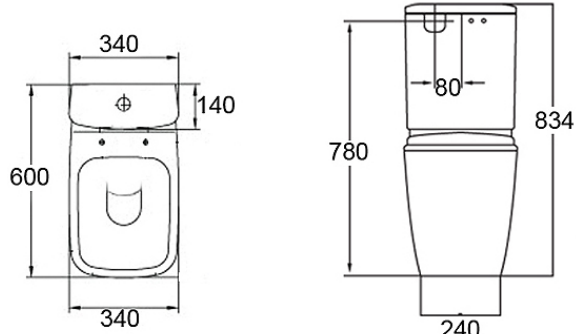

Eos Toilet Suite Back Entry Soft Close Seat

341613

WELS: 4 stars - 3/4.5L

WELS License: 0262

Set Out: S trap - 110-175mm
P trap

Seat: Made from heavy duty Duraplas® with soft close hinges

The Eos toilet suite, part of the newest series from Gala of Spain, reflects the very latest design trend of clean and contemporary lines.

It is back entry, suitable for S and P trap installation and is supplied with a soft close seat with metal hinges.

WARRANTY
10 years

*Conditions apply.

streamline

Dimensions are in millimeters and are subject to manufacturing variations. Streamline reserves the right to vary specifications at any time without notice. Information provided within this specification sheet is correct at the date of printing. Please confirm all particulars with your sales consultant prior to purchase.
Version: 1.0 - August 2015