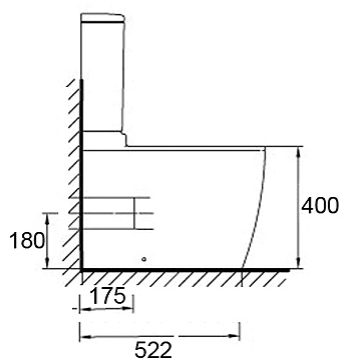

Eos Toilet Suite Back Entry Soft Close Seat

341613

WELS: 4 stars - 3/4.5L

WELS License: 0262

Set Out: S trap - 110-175mm
P trap

Seat: Made from heavy duty Duraplas® with soft close hinges

The Eos toilet suite, part of the newest series from Gala of Spain, reflects the very latest design trend of clean and contemporary lines.

It is back entry, suitable for S and P trap installation and is supplied with a soft close seat with metal hinges.

WARRANTY
10 years

*Conditions apply.

streamline

Dimensions are in millimeters and are subject to manufacturing variations. Streamline reserves the right to vary specifications at any time without notice. Information provided within this specification sheet is correct at the date of printing. Please confirm all particulars with your sales consultant prior to purchase.
Version: 1.0 - August 2015