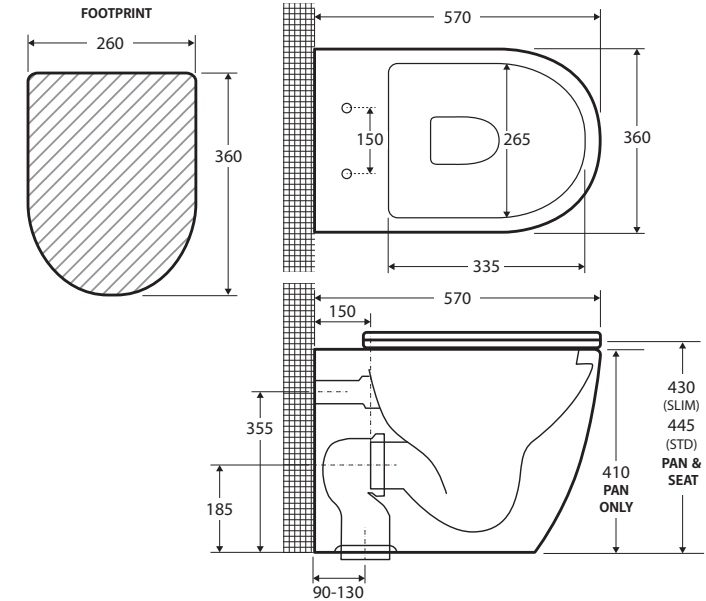

Koko

Matte Black

WALL-FACED TOILET

Features

WELS 4 Star - 4.5L/3.3L (3.3L average flush) with R&T cistern

- Matte black finish
- Tornado rimless ultra quiet flush
- Concealed design (includes floor mounting screws)

Note: Cistern and flush buttons required (sold separately)

Available in

| | | | | |
|---|--|--|--|--|
|  P-Trap Pan & Seat K002376MB-PS |  P-Trap R&T K002376MB-RT |  P-Trap Viega In-Wall K002376MB-V1 |  P-Trap Viega Under Counter K002376MB-V3 |  P-Trap Geberit Sigma K002376MB-GE |
|  S-Trap Pan & Seat K002376MBA-PS |  S-Trap R&T K002376MBA-RT |  S-Trap Viega In-Wall K002376MBA-V1 |  S-Trap Viega Under Counter K002376MBA-V3 |  S-Trap Geberit Sigma K002376MBA-GE |

We aim to ensure that specifications are correct at the time of publication. All measurements are shown in millimetres. For ceramic products, please allow +/- 10 mm tolerance for manufacturing variance. Always use measurements of actual product received for final specification as the technical drawing may contain differences. Due to printing limitations, physical colour may vary from the image shown. Fienza reserves the right to make modifications without prior notice.