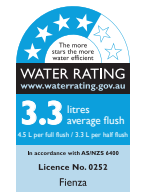

Cleaning & Care

- The toilet seat may be removed for cleaning - depress the quick release buttons and lift up.
- Clean only with a soft cloth or sponge using warm water and mild soap or detergent. Do not use any abrasive cleaning materials.
- Do not use any solvents or corrosive liquids.
- Note that use of clip-on deodorisers will affect flushing performance on rimless suites.