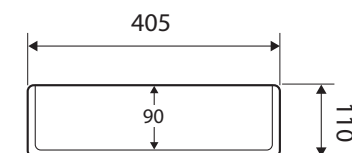

Luciana®

ABOVE COUNTER BASIN

Features

- Vitreous china
- No tap hole or overflow
- Requires 32 mm waste without overflow (not included)
- Capacity: 12 litres

Installation Warning: When used with a Fienza stone or timber top, only 9 o'clock or 3 o'clock tap hole cut positions are available

We aim to ensure that specifications are correct at the time of publication. All measurements are shown in millimetres. For ceramic products, please allow +/- 10 mm tolerance for manufacturing variance. Always use measurements of actual product received for final specification as the technical drawing may contain differences. Due to printing limitations, physical colour may vary from the image shown. Fienza reserves the right to make modifications without prior notice.