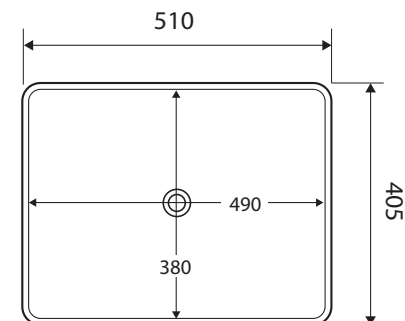

Luciana®

ABOVE COUNTER BASIN

Features

- Vitreous china
- No tap hole or overflow
- Requires 32 mm waste without overflow (not included)
- Capacity: 12 litres

Installation Warning: When used with a Fienza stone or timber top, only 9 o'clock or 3 o'clock tap hole cut positions are available

We aim to ensure that specifications are correct at the time of publication. All measurements are shown in millimetres. For ceramic products, please allow +/- 10 mm tolerance for manufacturing variance. Always use measurements of actual product received for final specification as the technical drawing may contain differences. Due to printing limitations, physical colour may vary from the image shown. Fienza reserves the right to make modifications without prior notice.