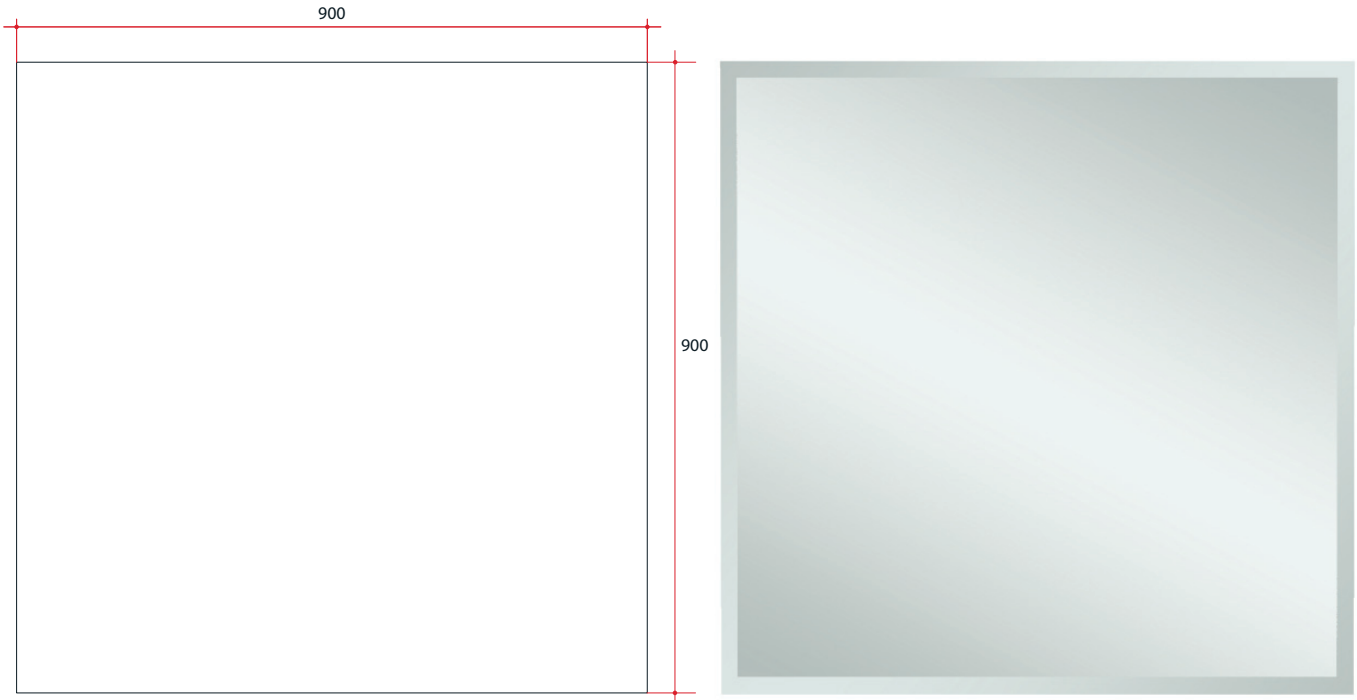

Ablaze Montana Frameless Mirror
 Square 25mm Bevel Edge Mirror

Note: All dimensions are in millimetres (mm)

Stock Code	Mirror Size (mm)	Shape	Edge
MS9090GT	900 x 900 x 5	Square	25mm Bevel

Safety backing film