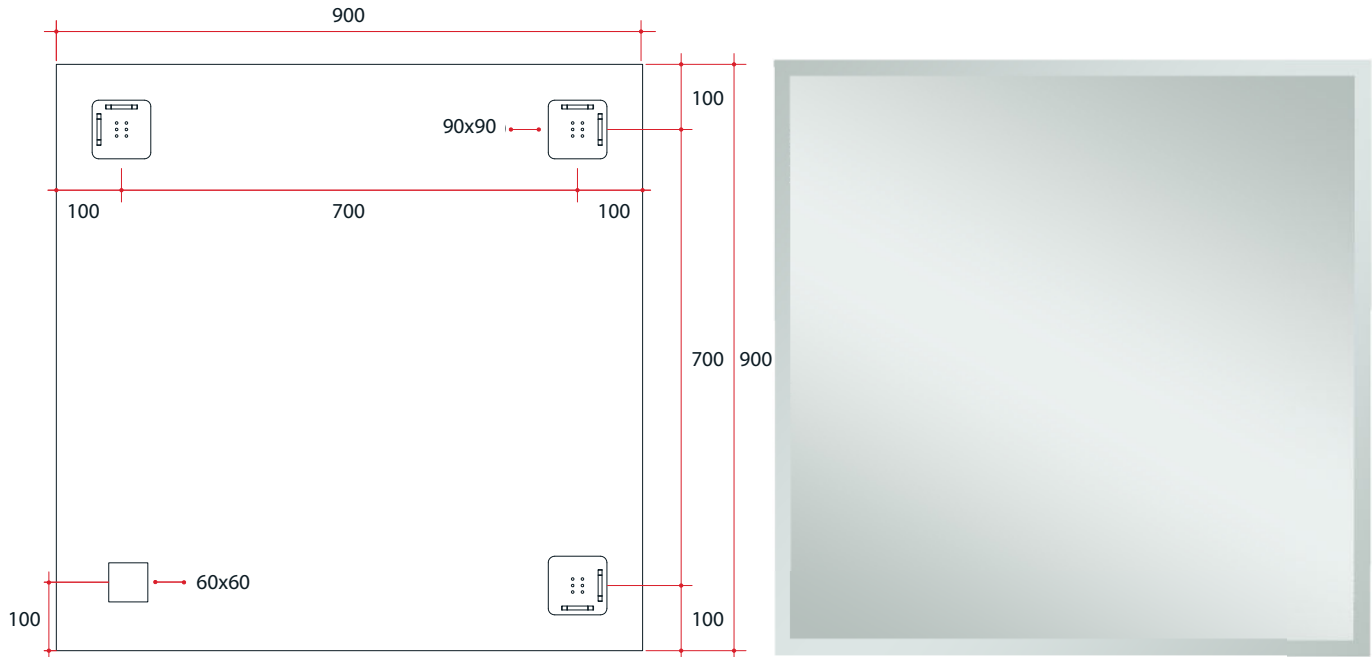

**Ablaze Montana Frameless Mirror**  
Square 25mm Bevel Edge Mirror

Note: All dimensions are in millimetres (mm)  
The depth of the mirror is 5mm, the space between the back of the mirror and the wall due to the hangers is 9mm making the total depth 14mm.

| Stock Code | Mirror Size (mm) | Shape  | Edge       |
|------------|------------------|--------|------------|
| MS9090HN   | 900 x 900 x 14   | Square | 25mm Bevel |

**Safety backing film**

**Copper-free mirror**