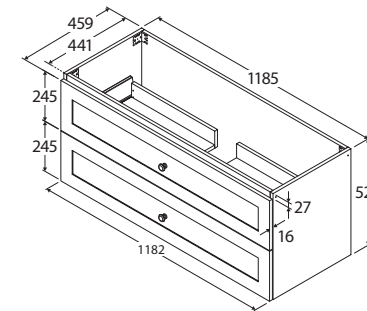

Newport

1200MM SINGLE BOWL
WALL-HUNG
ALL DRAWER CABINET
WITH HANDLES

- Select from three standard and two premium thermolaminated colours
- 'Confident close' drawer damping system combines smooth, fast closing with late deceleration to provide a quiet landing on close
- Full extension runners allow easy access to the full depth of the drawer
- Fresh white interior
- Full depth (suits 465 mm tops)
- Two drawers
- Requires handles (included in price)
- Made in Australia with FSC certified, E0 board

NOTE: HANDLES REQUIRED

TOP VIEW: DRAWER AREA
(Dimensions may vary depending on basin position)

SIDE VIEW:
DRAWER STORAGE

Available in

5 Colour Finishes
ND120W

Classic White

Stone Grey

Black

We aim to ensure that specifications are correct at the time of publication. All measurements are shown in millimetres. For MDF cabinetry, please allow +/- 5 mm tolerance per 1000 mm for manufacturing variance in straightness. Always use measurements of actual product received for final specification as the technical drawing may contain differences. Due to printing limitations, physical colour may vary from the image shown. Fienza reserves the right to make modifications without prior notice.