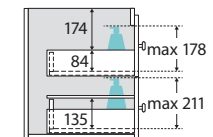

Newport

1200MM SINGLE BOWL
WALL-HUNG
ALL DRAWER CABINET
WITH HANDLES

- Select from three standard and two premium thermolaminated colours
- 'Confident close' drawer damping system combines smooth, fast closing with late deceleration to provide a quiet landing on close
- Full extension runners allow easy access to the full depth of the drawer
- Fresh white interior
- Full depth (suits 465 mm tops)
- Two drawers
- Requires handles (included in price)
- Made in Australia with FSC certified, E0 board

NOTE: HANDLES REQUIRED

TOP VIEW: DRAWER AREA
(Dimensions may vary depending on basin position)

SIDE VIEW:
DRAWER STORAGE

Available in

5 Colour Finishes
ND120W

Classic White

Stone Grey

Black

We aim to ensure that specifications are correct at the time of publication. All measurements are shown in millimetres. For MDF cabinetry, please allow +/- 5 mm tolerance per 1000 mm for manufacturing variance in straightness. Always use measurements of actual product received for final specification as the technical drawing may contain differences. Due to printing limitations, physical colour may vary from the image shown. Fienza reserves the right to make modifications without prior notice.