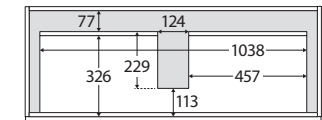

Newport

1200MM SINGLE BOWL
WALL-HUNG
ALL DRAWER CABINET
WITH HANDLES

- Select from three standard and two premium thermolaminated colours
- 'Confident close' drawer damping system combines smooth, fast closing with late deceleration to provide a quiet landing on close
- Full extension runners allow easy access to the full depth of the drawer
- Fresh white interior
- Full depth (suits 465 mm tops)
- Two drawers
- Requires handles (included in price)
- Made in Australia with FSC certified, E0 board

NOTE: HANDLES REQUIRED

TOP VIEW: DRAWER AREA
(Dimensions may vary depending on basin position)

SIDE VIEW:
DRAWER STORAGE

Available in

5 Colour Finishes
ND120W

Classic White

Stone Grey

Black

We aim to ensure that specifications are correct at the time of publication. All measurements are shown in millimetres. For MDF cabinetry, please allow +/- 5 mm tolerance per 1000 mm for manufacturing variance in straightness. Always use measurements of actual product received for final specification as the technical drawing may contain differences. Due to printing limitations, physical colour may vary from the image shown. Fienza reserves the right to make modifications without prior notice.