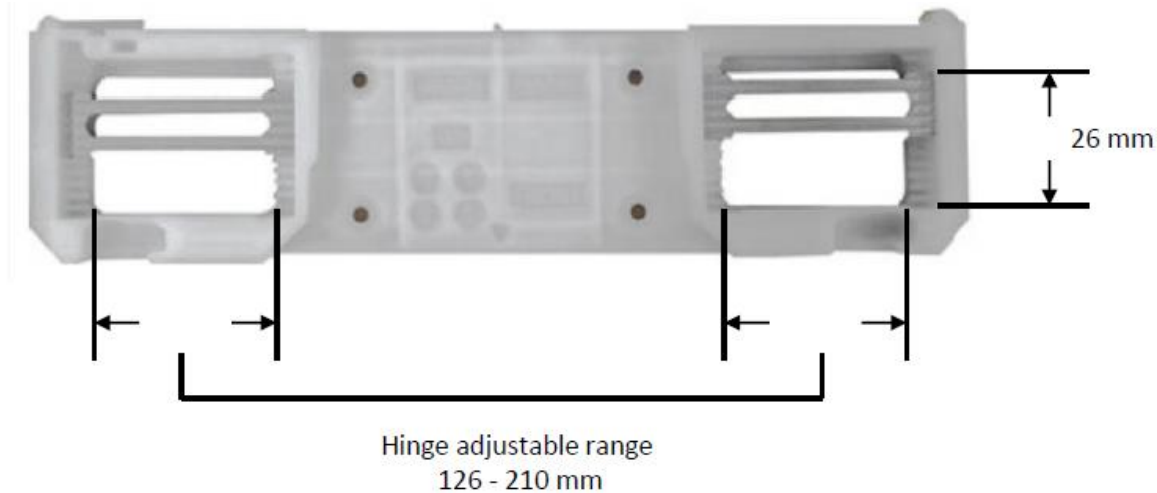

TOTO Universal Plate: **SHXCP407**

Specifications

- Hinge adjustable range:
- Hinges Distance Range:
126 - 210 mm
- Vertical Adjustable Range:
26 mm
- Matching Model:
 - TCF6631AX1W (Elongated)
 - TCF6632AU (D-Shape)
 - TCF4732AT (D-Shape)
 - TCF6530AT (Round Shape)
 - TCF6630AT (Round Shape)