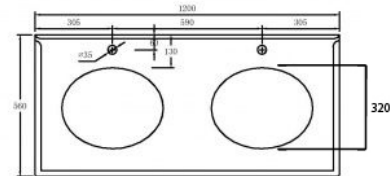

Coventry 120 x 55 Double Bowl Satin White Vanity with Real Marble Top & Ceramic Undercounter Basins

Code: COD120W

TRADITIONAL & HAMPTONS STYLE SPECIALISTS

BATHROOM | KITCHEN | LAUNDRY

Specifications

- Top Material: Genuine Carrara marble
- Basin Material: Ceramic
- Vanity Material: Genuine rubberwood timber
- Vanity Finish: White Polyurethane Satin
- Requires waste: 32mm with overflow
- Tap Holes Available: One or three
- Configuration: Two soft close doors, three soft close drawers
- Knob handles available in matte black and chrome, antique brass available upon request
- Includes internal shelf
- Includes 100mm high marble splashback
- Suitable for P-trap and S-trap installation
- Natural stone variations: Marble is a natural material so each top is one of a kind. As it is a product of nature, it is prone to variations in colour, shade, pattern, texture, and density; all of which are inherent in such natural materials. It is these characteristics that add to the beauty and charm of the material.