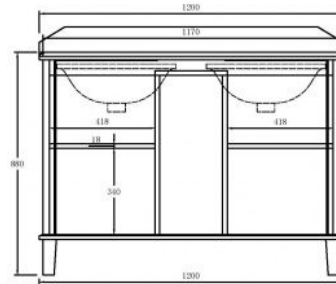

Coventry 120 x 55 Double Bowl Satin White Vanity with Real Marble Top & Ceramic Undercounter Basins

Code: COD120W

TRADITIONAL & HAMPTONS STYLE SPECIALISTS

BATHROOM | KITCHEN | LAUNDRY

Specifications

- Top Material: Genuine Carrara marble
- Basin Material: Ceramic
- Vanity Material: Genuine rubberwood timber
- Vanity Finish: White Polyurethane Satin
- Requires waste: 32mm with overflow
- Tap Holes Available: One or three
- Configuration: Two soft close doors, three soft close drawers
- Knob handles available in matte black and chrome, antique brass available upon request
- Includes internal shelf
- Includes 100mm high marble splashback
- Suitable for P-trap and S-trap installation
- Natural stone variations: Marble is a natural material so each top is one of a kind. As it is a product of nature, it is prone to variations in colour, shade, pattern, texture, and density; all of which are inherent in such natural materials. It is these characteristics that add to the beauty and charm of the material.