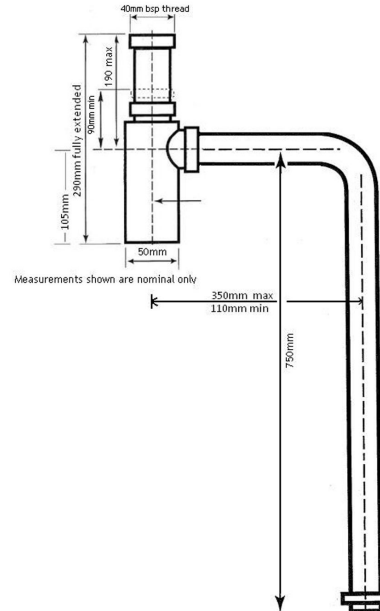

Deluxe Adjustable Bottle S Trap - Chrome on Brass

Code: AU4040BTS

Specifications

- Finish: Chrome
- Material: Brass
- Universal 32/40mm inlet, 40mm outlet
- 32mm x 40mm Bush and rubber kee seal connector included
- Fully adjustable horizontally and vertically
- Watermark approved to Australian standards
- Includes 26mm deep cover dome for outlet pipe to hide connection point

Warranty

For peace of mind, Turner Hastings offers the following warranty on this product and its components:

Bottle trap - 1 year

For more details, [click here](#) to refer to our warranty page.