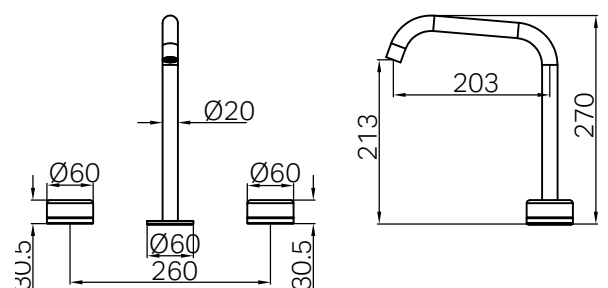

Specifications

Watermark License

WM-060073

Temperature Rating

Min 1°C-Max 75°C

Pressure Rating

Min 150kpa-Max 500kpa

Lead Free

Features

- Features a sleek Edge spout design with 180-degree swivel functionality, providing flexibility for both bath and kitchen applications.
- Built with a durable T-shaped copper connection, offering adjustable spacing between the handles and spout for maximum versatility.
- Equipped with a 1/4 turn cartridge for smooth and precise water flow control.
- Standard configuration includes a flow-restricting aerator for kitchen use. For bath applications, a non-restrictive aerator is included for faster water delivery.
- Handle options include natural Italian marble (Carrara, Rome Travertine, Marquina Black) and customizable selections (Verde Alpi, Arabescato Corchia), alongside a sleek Metal Handle.
- Available in six stunning finishes: Chrome, Matte Black, Brushed Nickel, Brushed Gold, Gun Metal, and Brushed Bronze.

- Dimensions are nominal measurements only.