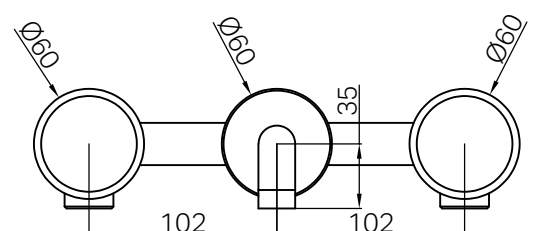

Nero

Serenity Wall Basin Set 160mm Spout With Metal Handle

Finish & SKU

 Chrome 24D040CH	 Brushed Nickel 24D040BN
 Matte Black 24D040MB	 Brushed Gold 24D040BG
 Brushed Bronze 24D040BZ	 Gun Metal 24D040GM

Specifications

Watermark License

WM-060073

Temperature Rating

Min 1°C-Max 75°C

Pressure Rating

Min 150kpa-Max 500kpa

Lead Free

Features

- A complete wall basin set featuring a sleek 160mm spout, designed for modern and functional bathroom spaces.
- Handle options include natural Italian marble (Carrara, Rome Travertine, Marquina Black) and customizable selections (Verde Alpi, Arabescato Corchia), alongside a sleek Metal Handle.
- Equipped with a 1/4 turn cartridge for smooth and precise water flow control.
- Designed to accommodate various wall thicknesses, offering installation flexibility.
- Includes In-wall breach for a seamless setup.
- Note: Sold as separate Body and Trim Kit components. Together, they form the complete Serenity Wall Basin Set.

- Dimensions are nominal measurements only.