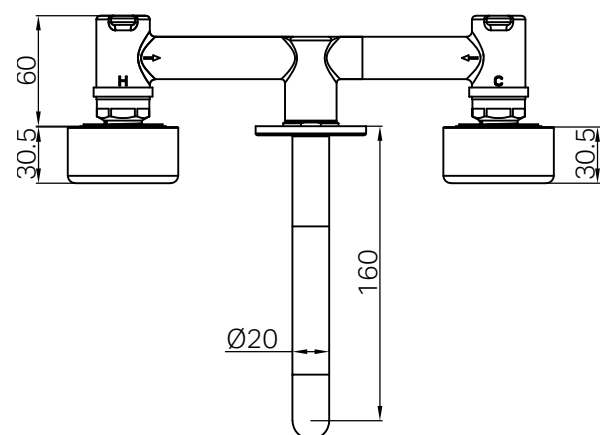

Nero

Serenity Wall Basin Set 160mm Spout With Metal Handle

Finish & SKU

 Chrome 24D040CH	 Brushed Nickel 24D040BN
 Matte Black 24D040MB	 Brushed Gold 24D040BG
 Brushed Bronze 24D040BZ	 Gun Metal 24D040GM

Specifications

Watermark License

WM-060073

Temperature Rating

Min 1°C-Max 75°C

Pressure Rating

Min 150kpa-Max 500kpa

Lead Free

Features

- A complete wall basin set featuring a sleek 160mm spout, designed for modern and functional bathroom spaces.
- Handle options include natural Italian marble (Carrara, Rome Travertine, Marquina Black) and customizable selections (Verde Alpi, Arabescato Corchia), alongside a sleek Metal Handle.
- Equipped with a 1/4 turn cartridge for smooth and precise water flow control.
- Designed to accommodate various wall thicknesses, offering installation flexibility.
- Includes In-wall breach for a seamless setup.
- Note: Sold as separate Body and Trim Kit components. Together, they form the complete Serenity Wall Basin Set.

- Dimensions are nominal measurements only.