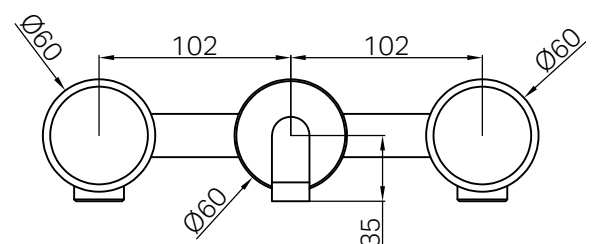

### Features

- A complete wall basin set featuring a sleek 185mm spout, designed for modern and functional bathroom spaces.
- Handle options include natural Italian marble (Carrara, Rome Travertine, Marquina Black) and customizable selections (Verde Alpi, Arabescato Corchia), alongside a sleek Metal Handle.
- Equipped with a 1/4 turn cartridge for smooth and precise water flow control.
- Designed to accommodate various wall thicknesses, offering installation flexibility.
- Includes In-wall breach for a seamless setup.
- Note: Sold as separate Body and Trim Kit components. Together, they form the complete Serenity Wall Basin Set.

- Dimensions are nominal measurements only.