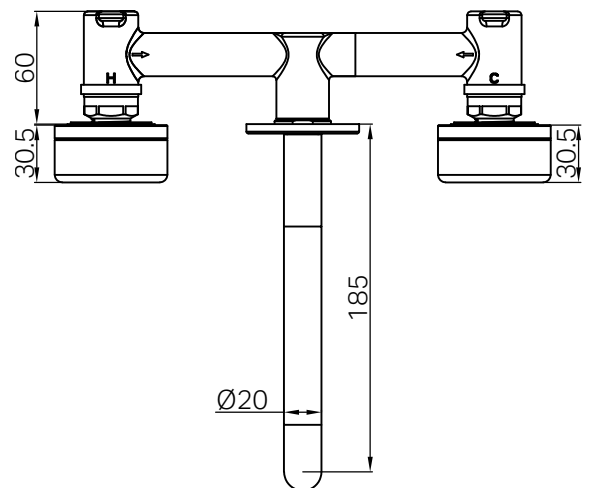

### Features

- A complete wall basin set featuring a sleek 185mm spout, designed for modern and functional bathroom spaces.
- Handle options include natural Italian marble (Carrara, Rome Travertine, Marquina Black) and customizable selections (Verde Alpi, Arabescato Corchia), alongside a sleek Metal Handle.
- Equipped with a 1/4 turn cartridge for smooth and precise water flow control.
- Designed to accommodate various wall thicknesses, offering installation flexibility.
- Includes In-wall breach for a seamless setup.
- Note: Sold as separate Body and Trim Kit components. Together, they form the complete Serenity Wall Basin Set.

- Dimensions are nominal measurements only.