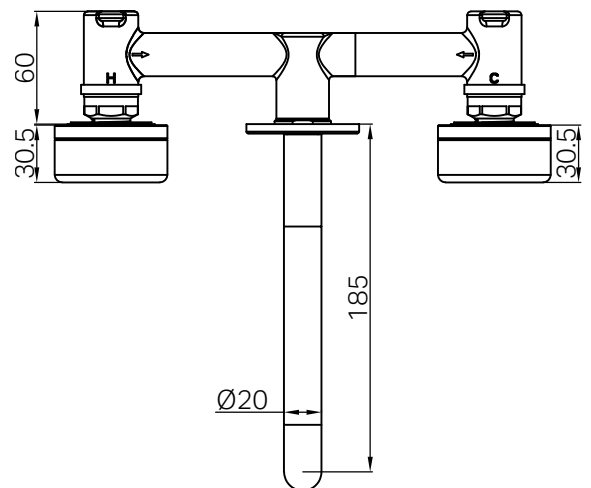

Nero

Serenity Wall Basin Set 185mm Spout With Verde Alpi Handle

Finish & SKU

 Chrome 24D042CH	 Brushed Nickel 24D042BN
 Matte Black 24D042MB	 Brushed Gold 24D042BG
 Brushed Bronze 24D042BZ	 Gun Metal 24D042GM

Specifications

Watermark License

WM-060073

Temperature Rating

Min 1°C-Max 75°C

Pressure Rating

Min 150kpa-Max 500kpa

Lead Free

Features

- A complete wall basin set featuring a sleek 185mm spout, designed for modern and functional bathroom spaces.
- Handle options include natural Italian marble (Carrara, Rome Travertine, Marquina Black) and customizable selections (Verde Alpi, Arabescato Corchia), alongside a sleek Metal Handle.
- Equipped with a 1/4 turn cartridge for smooth and precise water flow control.
- Designed to accommodate various wall thicknesses, offering installation flexibility.
- Includes In-wall breach for a seamless setup.
- Note: Sold as separate Body and Trim Kit components. Together, they form the complete Serenity Wall Basin Set.

- Dimensions are nominal measurements only.