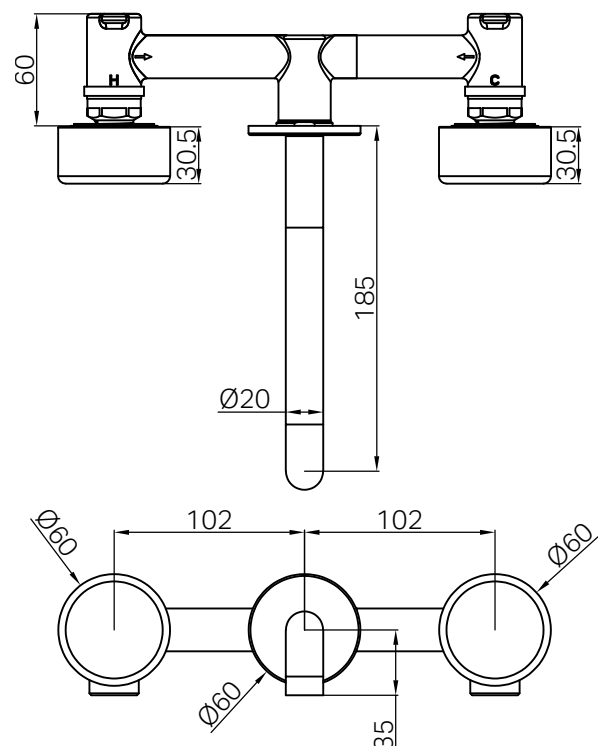

## Serenity Wall Basin Set 185mm Spout With Metal Handle

### Features

- A complete wall basin set featuring a sleek 185mm spout, designed for modern and functional bathroom spaces.
- Handle options include natural Italian marble (Carrara, Rome Travertine, Marquina Black) and customizable selections (Verde Alpi, Arabescato Corchia), alongside a sleek Metal Handle.
- Equipped with a 1/4 turn cartridge for smooth and precise water flow control.
- Designed to accommodate various wall thicknesses, offering installation flexibility.
- Includes In-wall breach for a seamless setup.
- Note: Sold as separate Body and Trim Kit components. Together, they form the complete Serenity Wall Basin Set.

- Dimensions are nominal measurements only.