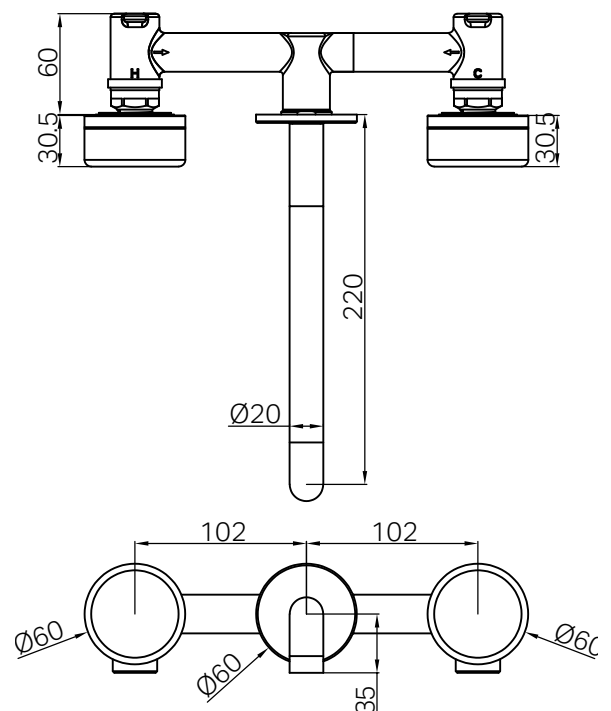

#### Pressure Rating

Min 150kpa-Max 500kpa

Lead Free

### Features

- A complete wall basin set featuring a sleek 220mm spout, designed for modern and functional bathroom spaces.
- Handle options include natural Italian marble (Carrara, Rome Travertine, Marquina Black) and customizable selections (Verde Alpi, Arabescato Corchia), alongside a sleek Metal Handle.
- Equipped with a 1/4 turn cartridge for smooth and precise water flow control.
- Designed to accommodate various wall thicknesses, offering installation flexibility.
- Includes In-wall breach for a seamless setup.
- Note: Sold as separate Body and Trim Kit components. Together, they form the complete Serenity Wall Basin Set.

- Dimensions are nominal measurements only.