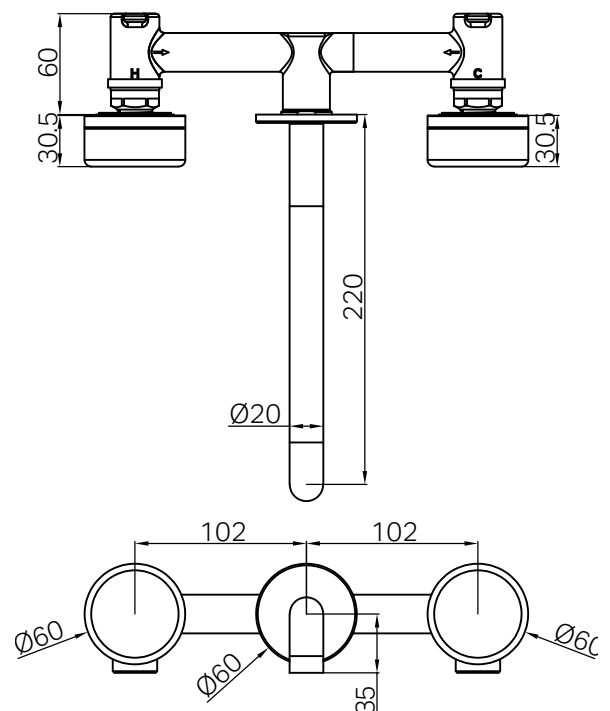

Nero

Serenity Wall Basin Set 220mm Spout With Arabescato Corchia Handle

Finish & SKU

 Chrome 24D050CH	 Brushed Nickel 24D050BN
 Matte Black 24D050MB	 Brushed Gold 24D050BG
 Brushed Bronze 24D050BZ	 Gun Metal 24D050GM

Specifications

Watermark License

WM-060073

Temperature Rating

Min 1°C-Max 75°C

Pressure Rating

Min 150kpa-Max 500kpa

Lead Free

Features

- A complete wall basin set featuring a sleek 220mm spout, designed for modern and functional bathroom spaces.
- Handle options include natural Italian marble (Carrara, Rome Travertine, Marquina Black) and customizable selections (Verde Alpi, Arabescato Corchia), alongside a sleek Metal Handle.
- Equipped with a 1/4 turn cartridge for smooth and precise water flow control.
- Designed to accommodate various wall thicknesses, offering installation flexibility.
- Includes In-wall breach for a seamless setup.
- Note: Sold as separate Body and Trim Kit components. Together, they form the complete Serenity Wall Basin Set.

- Dimensions are nominal measurements only.