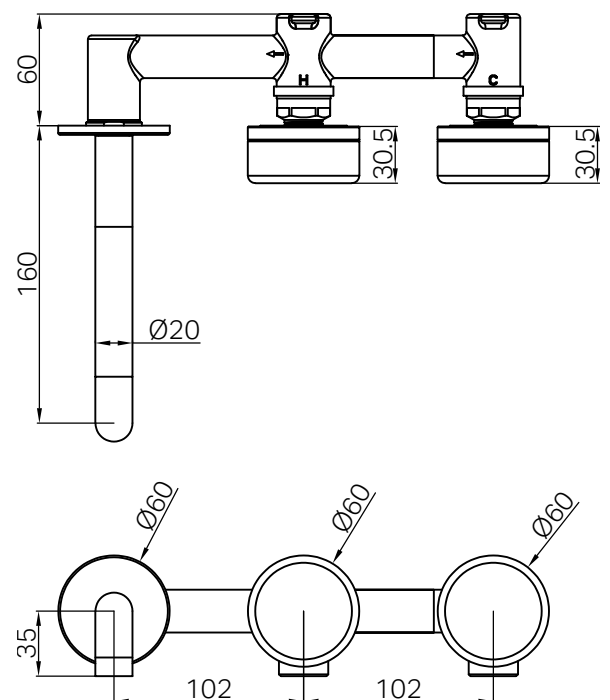

### Features

- A complete wall basin set featuring a sleek 160mm offset spout, with the spout and handles positioned on opposite sides for a unique and modern design.
- Handle options include natural Italian marble (Carrara, Rome Travertine, Marquina Black) and customizable selections (Verde Alpi, Arabescato Corchia), alongside a sleek Metal Handle.
- Equipped with a 1/4 turn cartridge for smooth and precise water flow control.
- Designed to accommodate various wall thicknesses, offering installation flexibility.
- Includes In-wall breach for a seamless setup.
- Note: Sold as separate Body and Trim Kit components. Together, they form the complete Serenity Wall Basin Set.

- Dimensions are nominal measurements only.