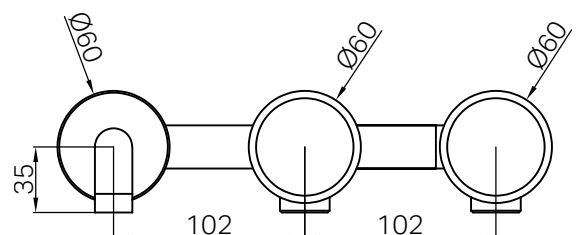

Nero

Serenity Wall Basin Set 185mm Offset Spout With Rome Travertine Handle

Finish & SKU

 Chrome 24D061CH	 Brushed Nickel 24D061BN
 Matte Black 24D061MB	 Brushed Gold 24D061BG
 Brushed Bronze 24D061BZ	 Gun Metal 24D061GM

Specifications

Watermark License

WM-060073

Temperature Rating

Min 1°C-Max 75°C

Pressure Rating

Min 150kpa-Max 500kpa

Lead Free

Features

- A complete wall basin set featuring a sleek 185mm offset spout, with the spout and handles positioned on opposite sides for a unique and modern design.
- Handle options include natural Italian marble (Carrara, Rome Travertine, Marquina Black) and customizable selections (Verde Alpi, Arabescato Corchia), alongside a sleek Metal Handle.
- Equipped with a 1/4 turn cartridge for smooth and precise water flow control.
- Designed to accommodate various wall thicknesses, offering installation flexibility.
- Includes In-wall breach for a seamless setup.
- Note: Sold as separate Body and Trim Kit components. Together, they form the complete Serenity Wall Basin Set.

- Dimensions are nominal measurements only.