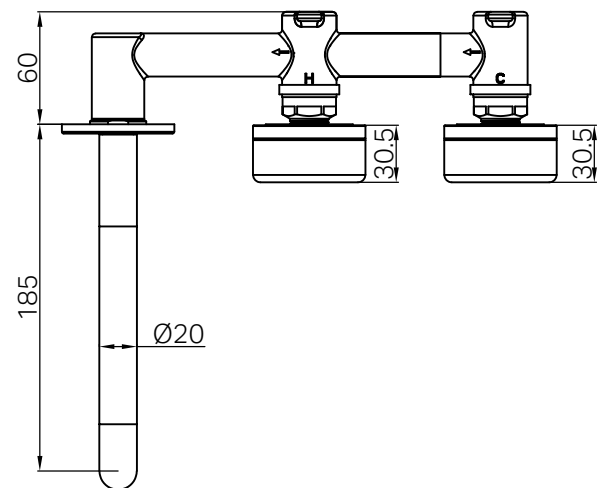

Nero

Serenity Wall Basin Set 185mm Offset Spout With Rome Travertine Handle

Finish & SKU

 Chrome 24D061CH	 Brushed Nickel 24D061BN
 Matte Black 24D061MB	 Brushed Gold 24D061BG
 Brushed Bronze 24D061BZ	 Gun Metal 24D061GM

Specifications

Watermark License

WM-060073

Temperature Rating

Min 1°C-Max 75°C

Pressure Rating

Min 150kpa-Max 500kpa

Lead Free

Features

- A complete wall basin set featuring a sleek 185mm offset spout, with the spout and handles positioned on opposite sides for a unique and modern design.
- Handle options include natural Italian marble (Carrara, Rome Travertine, Marquina Black) and customizable selections (Verde Alpi, Arabescato Corchia), alongside a sleek Metal Handle.
- Equipped with a 1/4 turn cartridge for smooth and precise water flow control.
- Designed to accommodate various wall thicknesses, offering installation flexibility.
- Includes In-wall breach for a seamless setup.
- Note: Sold as separate Body and Trim Kit components. Together, they form the complete Serenity Wall Basin Set.

- Dimensions are nominal measurements only.