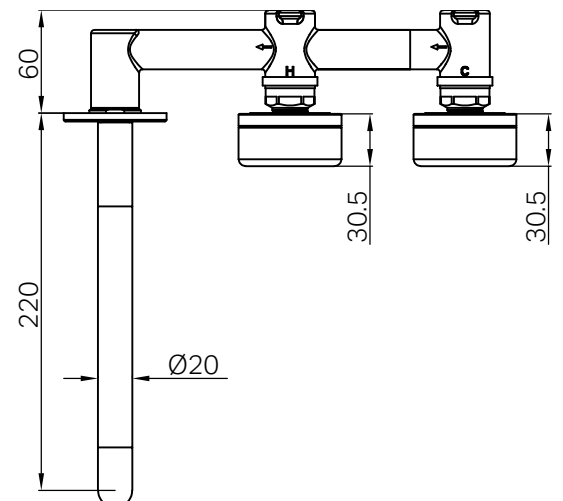

Nero

Serenity

Wall Basin Set 220mm Offset Spout With Verde Alpi Handle

Finish & SKU

 Chrome 24D066CH	 Brushed Nickel 24D066BN
 Matte Black 24D066MB	 Brushed Gold 24D066BG
 Brushed Bronze 24D066BZ	 Gun Metal 24D066GM

Specifications

Watermark License

WM-060073

Temperature Rating

Min 1°C-Max 75°C

Pressure Rating

Min 150kpa-Max 500kpa

Lead Free

Features

- A complete wall basin set featuring a sleek 220mm offset spout, with the spout and handles positioned on opposite sides for a unique and modern design.
- Handle options include natural Italian marble (Carrara, Rome Travertine, Marquina Black) and customizable selections (Verde Alpi, Arabescato Corchia), alongside a sleek Metal Handle.
- Equipped with a 1/4 turn cartridge for smooth and precise water flow control.
- Designed to accommodate various wall thicknesses, offering installation flexibility.
- Includes In-wall breach for a seamless setup.
- Note: Sold as separate Body and Trim Kit components. Together, they form the complete Serenity Wall Basin Set.

- Dimensions are nominal measurements only.