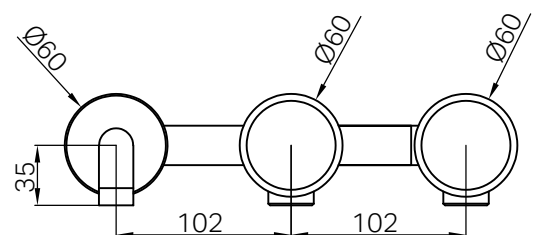

Nero

Serenity

Wall Basin Set 220mm Offset Spout With Verde Alpi Handle

Finish & SKU

 Chrome 24D066CH	 Brushed Nickel 24D066BN
 Matte Black 24D066MB	 Brushed Gold 24D066BG
 Brushed Bronze 24D066BZ	 Gun Metal 24D066GM

Specifications

Watermark License

WM-060073

Temperature Rating

Min 1°C-Max 75°C

Pressure Rating

Min 150kpa-Max 500kpa

Lead Free

Features

- A complete wall basin set featuring a sleek 220mm offset spout, with the spout and handles positioned on opposite sides for a unique and modern design.
- Handle options include natural Italian marble (Carrara, Rome Travertine, Marquina Black) and customizable selections (Verde Alpi, Arabescato Corchia), alongside a sleek Metal Handle.
- Equipped with a 1/4 turn cartridge for smooth and precise water flow control.
- Designed to accommodate various wall thicknesses, offering installation flexibility.
- Includes In-wall breach for a seamless setup.
- Note: Sold as separate Body and Trim Kit components. Together, they form the complete Serenity Wall Basin Set.

- Dimensions are nominal measurements only.