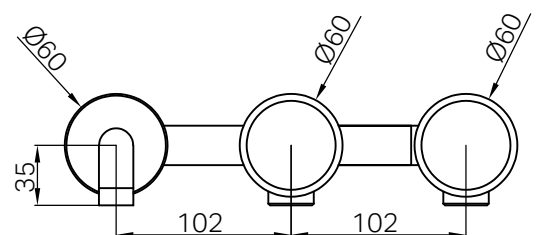

Nero

Serenity Wall Basin Set 220mm Offset Spout With Rome Travertine Handle

Finish & SKU

 Chrome 24D067CH	 Brushed Nickel 24D067BN
 Matte Black 24D067MB	 Brushed Gold 24D067BG
 Brushed Bronze 24D067BZ	 Gun Metal 24D067GM

Specifications

Watermark License

WM-060073

Temperature Rating

Min 1°C-Max 75°C

Pressure Rating

Min 150kpa-Max 500kpa

Lead Free

Features

- A complete wall basin set featuring a sleek 220mm offset spout, with the spout and handles positioned on opposite sides for a unique and modern design.
- Handle options include natural Italian marble (Carrara, Rome Travertine, Marquina Black) and customizable selections (Verde Alpi, Arabescato Corchia), alongside a sleek Metal Handle.
- Equipped with a 1/4 turn cartridge for smooth and precise water flow control.
- Designed to accommodate various wall thicknesses, offering installation flexibility.
- Includes In-wall breach for a seamless setup.
- Note: Sold as separate Body and Trim Kit components. Together, they form the complete Serenity Wall Basin Set.