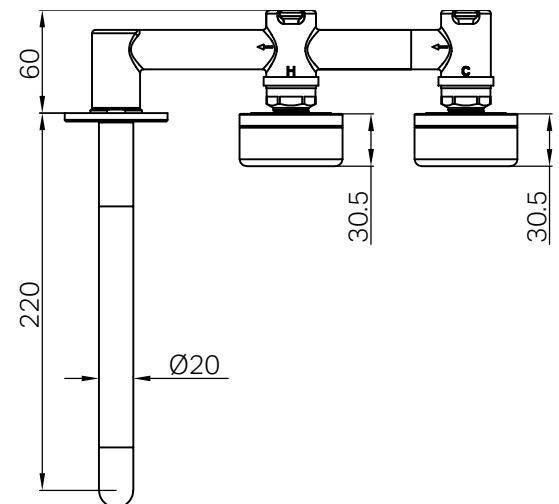

Nero

Serenity Wall Basin Set 220mm Offset Spout With Rome Travertine Handle

Finish & SKU

 Chrome 24D067CH	 Brushed Nickel 24D067BN
 Matte Black 24D067MB	 Brushed Gold 24D067BG
 Brushed Bronze 24D067BZ	 Gun Metal 24D067GM

Specifications

Watermark License

WM-060073

Temperature Rating

Min 1°C-Max 75°C

Pressure Rating

Min 150kpa-Max 500kpa

Lead Free

Features

- A complete wall basin set featuring a sleek 220mm offset spout, with the spout and handles positioned on opposite sides for a unique and modern design.
- Handle options include natural Italian marble (Carrara, Rome Travertine, Marquina Black) and customizable selections (Verde Alpi, Arabescato Corchia), alongside a sleek Metal Handle.
- Equipped with a 1/4 turn cartridge for smooth and precise water flow control.
- Designed to accommodate various wall thicknesses, offering installation flexibility.
- Includes In-wall breach for a seamless setup.
- Note: Sold as separate Body and Trim Kit components. Together, they form the complete Serenity Wall Basin Set.

- Dimensions are nominal measurements only.

Maintenance And Care

- Regularly check the mixer and connections for signs of wear or leaks.
- Clean the tap with mild soapy water to maintain its appearance, avoiding harsh chemicals and abrasive materials that may damage the finish.