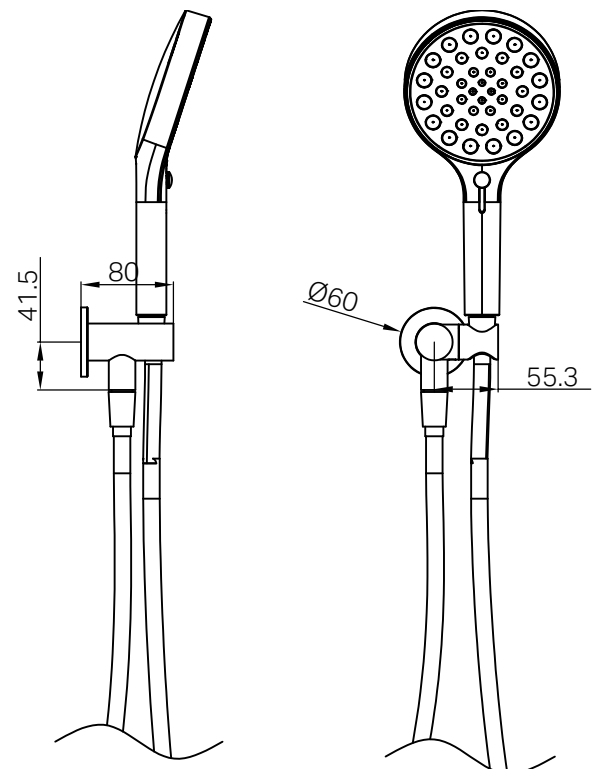

Nero

Serenity Hand Held Shower

Finish & SKU

 Chrome 24D071CH	 Brushed Nickel 24D071BN
 Matte Black 24D071MB	 Brushed Gold 24D071BG
 Brushed Bronze 24D071BZ	 Gun Metal 24D071GM

Specifications

Watermark License

WM-060093

Temperature Rating

Min 1°C-Max 75°C

Pressure Rating

Min 150kpa-Max 500kpa

Features

- A Serenity three-function hand shower with seamless infinite switching, delivering a fully customizable showering experience.
- Equipped with a built-in dual check valve for enhanced safety and backflow prevention.
- Includes an adjustable angle bracket, providing flexibility and convenience during use.
- Comes with a 1.5m PVC hose for extended reach and ease of movement.
- Available in finishes that match the Serenity series: Chrome, Matte Black, Brushed Nickel, Brushed Gold, Gun Metal, and Brushed Bronze.

- Dimensions are nominal measurements only.