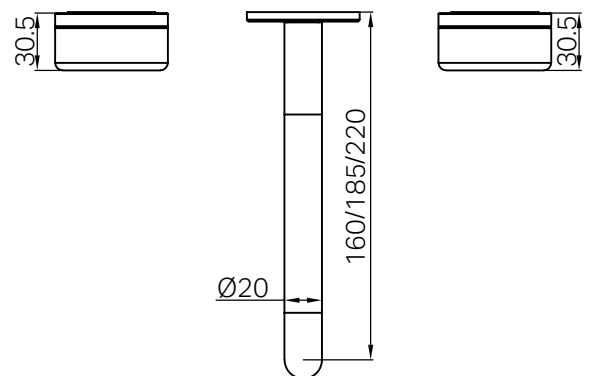

Nero

Serenity Wall Basin Set 160/185/220mm Spout With Verde Alpi Handle Trim Kit Only

Finish & SKU

-  **Chrome**
24D075CH/24D081CH/24D087CH
-  **Matte Black**
24D075MB/24D081MB/24D087MB
-  **Brushed Nickel**
24D075BN/24D081BN/24D087BN
-  **Brushed Gold**
24D075BG/24D081BG/24D087BG
-  **Gun Metal**
24D075GM/24D081GM/24D087GM
-  **Brushed Bronze**
24D075BZ/24D081BZ/24D087BZ

Specifications

- Watermark License** WM-060073
Pressure Rating Min 150kpa-Max 500kpa
Temperature Rating Min 1°C-Max 75°C

Lead Free

Features

- Available in six stunning finishes, including Chrome, Matte Black, Brushed Nickel, Brushed Gold, Gun Metal, and Brushed Bronze.
- Handle options include natural Italian marble (Carrara, Rome Travertine, Marquina Black) and customizable selections (Verde Alpi, Arabescato Corchia).
- Metal handle option available for a sleek and modern look.
- Includes a 160mm spout, perfectly suited for modern bathroom designs.
- Designed to pair seamlessly with Serenity Wall Basin Mixer Body (Body sold separately).
- Includes an additional non-restricting aerator for bath use.

- Dimensions are nominal measurements only.