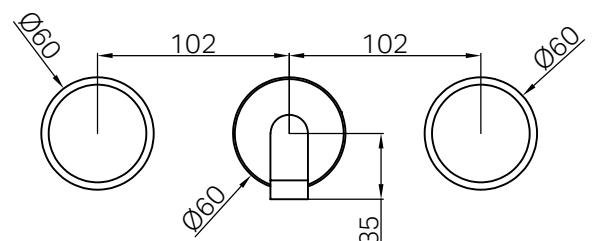

Nero

Serenity Wall Basin Set 160/185/220mm Spout With Verde Alpi Handle Trim Kit Only

Finish & SKU

-  **Chrome**
24D075CH/24D081CH/24D087CH
-  **Matte Black**
24D075MB/24D081MB/24D087MB
-  **Brushed Nickel**
24D075BN/24D081BN/24D087BN
-  **Brushed Gold**
24D075BG/24D081BG/24D087BG
-  **Gun Metal**
24D075GM/24D081GM/24D087GM
-  **Brushed Bronze**
24D075BZ/24D081BZ/24D087BZ

Specifications

- Watermark License** WM-060073
Pressure Rating Min 150kpa-Max 500kpa
Temperature Rating Min 1°C-Max 75°C

Lead Free

Features

- Available in six stunning finishes, including Chrome, Matte Black, Brushed Nickel, Brushed Gold, Gun Metal, and Brushed Bronze.
- Handle options include natural Italian marble (Carrara, Rome Travertine, Marquina Black) and customizable selections (Verde Alpi, Arabescato Corchia).
- Metal handle option available for a sleek and modern look.
- Includes a 160mm spout, perfectly suited for modern bathroom designs.
- Designed to pair seamlessly with Serenity Wall Basin Mixer Body (Body sold separately).
- Includes an additional non-restricting aerator for bath use.

- Dimensions are nominal measurements only.