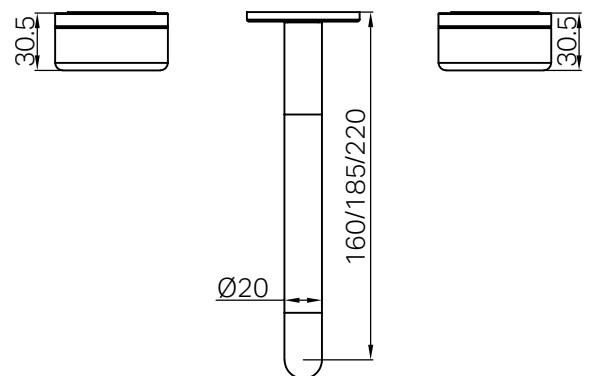

Features

- Available in six stunning finishes, including Chrome, Matte Black, Brushed Nickel, Brushed Gold, Gun Metal, and Brushed Bronze.
- Handle options include natural Italian marble (Carrara, Rome Travertine, Marquina Black) and customizable selections (Verde Alpi, Arabescato Corchia).
- Metal handle option available for a sleek and modern look.
- Includes a 160mm spout, perfectly suited for modern bathroom designs.
- Designed to pair seamlessly with Serenity Wall Basin Mixer Body (Body sold separately).
- Includes an additional non-restricting aerator for bath use.