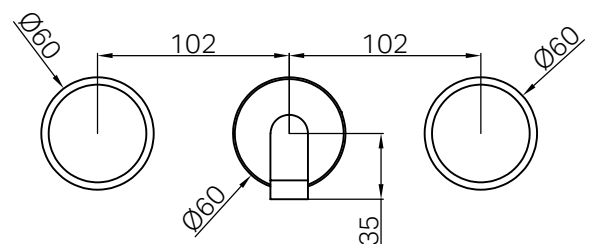

Features

- Available in six stunning finishes, including Chrome, Matte Black, Brushed Nickel, Brushed Gold, Gun Metal, and Brushed Bronze.
- Handle options include natural Italian marble (Carrara, Rome Travertine, Marquina Black) and customizable selections (Verde Alpi, Arabescato Corchia).
- Metal handle option available for a sleek and modern look.
- Includes a 160mm spout, perfectly suited for modern bathroom designs.
- Designed to pair seamlessly with Serenity Wall Basin Mixer Body (Body sold separately).
- Includes an additional non-restricting aerator for bath use.