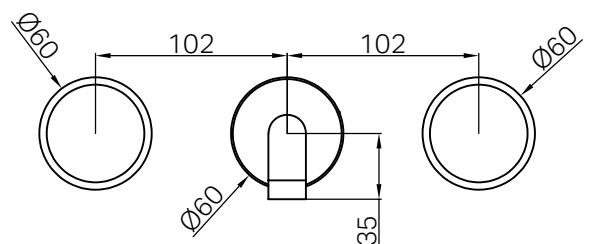

Features

- Available in six stunning finishes, including Chrome, Matte Black, Brushed Nickel, Brushed Gold, Gun Metal, and Brushed Bronze.
- Handle options include natural Italian marble (Carrara, Rome Travertine, Marquina Black) and customizable selections (Verde Alpi, Arabescato Corchia).
- Metal handle option available for a sleek and modern look.
- Includes a 160mm spout, perfectly suited for modern bathroom designs.
- Designed to pair seamlessly with Serenity Wall Basin Mixer Body (Body sold separately).
- Includes an additional non-restricting aerator for bath use.