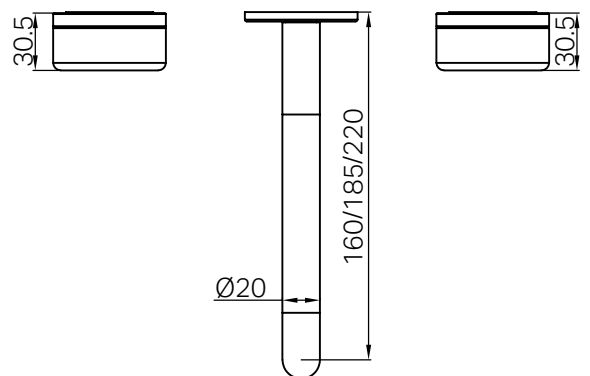

Features

- Available in six stunning finishes, including Chrome, Matte Black, Brushed Nickel, Brushed Gold, Gun Metal, and Brushed Bronze.
- Handle options include natural Italian marble (Carrara, Rome Travertine, Marquina Black) and customizable selections (Verde Alpi, Arabescato Corchia).
- Metal handle option available for a sleek and modern look.
- Includes a 160mm spout, perfectly suited for modern bathroom designs.
- Designed to pair seamlessly with Serenity Wall Basin Mixer Body (Body sold separately).
- Includes an additional non-restricting aerator for bath use.