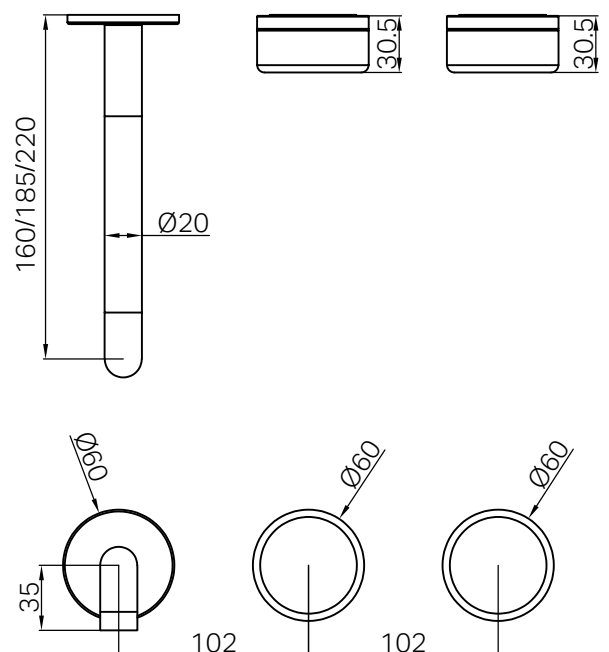

Features

- Available in six stunning finishes, including Chrome, Matte Black, Brushed Nickel, Brushed Gold, Gun Metal, and Brushed Bronze.
- Handle options include natural Italian marble (Carrara, Rome Travertine, Marquina Black) and customizable selections (Verde Alpi, Arabescato Corchia).
- Offset spout design with handles positioned on the opposite side, offering a unique and modern aesthetic.
- Metal handle option available for a sleek and contemporary look.
- Includes a 160mm spout, perfectly suited for modern bathroom designs.
- Designed to pair seamlessly with Serenity Wall Basin Mixer Body (Body sold separately).
- Includes an additional non-restricting aerator for bath use.