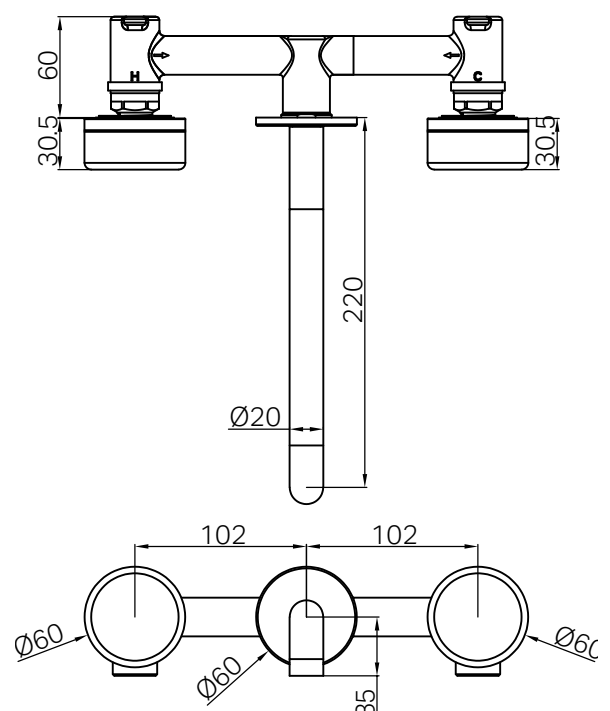

Specifications

Watermark License

WM-060073

Temperature Rating

Min 1°C-Max 75°C

Pressure Rating

Min 150kpa-Max 500kpa

Lead Free

Features

- A complete wall basin set featuring a sleek 220mm spout, designed for modern and functional bathroom spaces.
- Handle options include natural Italian marble (Carrara, Rome Travertine, Marquina Black) and customizable selections (Verde Alpi, Arabescato Corchia), alongside a sleek Metal Handle.
- Equipped with a 1/4 turn cartridge for smooth and precise water flow control.
- Designed to accommodate various wall thicknesses, offering installation flexibility.
- Includes In-wall breach for a seamless setup.
- Note: Sold as separate Body and Trim Kit components. Together, they form the complete Serenity Wall Basin Set.

- Dimensions are nominal measurements only.