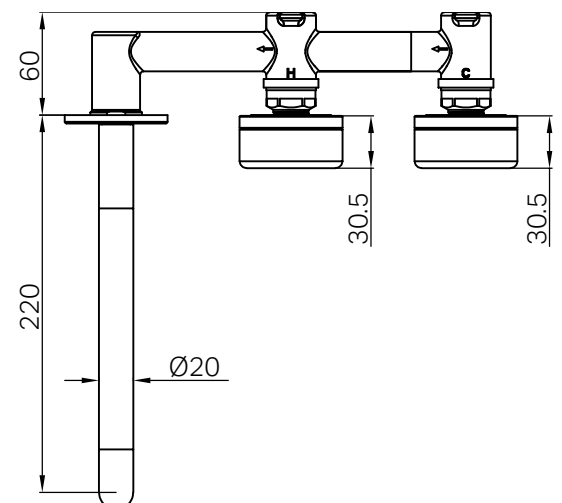

Nero

Serenity Wall Basin Set 220mm Offset Spout With Marquina Black Handle

Finish & SKU

 Chrome 24D126CH	 Brushed Nickel 24D126BN
 Matte Black 24D126MB	 Brushed Gold 24D126BG
 Brushed Bronze 24D126BZ	 Gun Metal 24D126GM

Specifications

Watermark License

WM-060073

Temperature Rating

Min 1°C-Max 75°C

Pressure Rating

Min 150kpa-Max 500kpa

Lead Free

Features

- A complete wall basin set featuring a sleek 220mm offset spout, with the spout and handles positioned on opposite sides for a unique and modern design.
- Handle options include natural Italian marble (Carrara, Rome Travertine, Marquina Black) and customizable selections (Verde Alpi, Arabescato Corchia), alongside a sleek Metal Handle.
- Equipped with a 1/4 turn cartridge for smooth and precise water flow control.
- Designed to accommodate various wall thicknesses, offering installation flexibility.
- Includes In-wall breach for a seamless setup.
- Note: Sold as separate Body and Trim Kit components. Together, they form the complete Serenity Wall Basin Set.

- Dimensions are nominal measurements only.