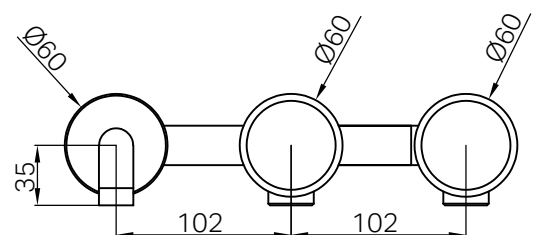

Nero

Serenity Wall Basin Set 220mm Offset Spout With Marquina Black Handle

Finish & SKU

 Chrome 24D126CH	 Brushed Nickel 24D126BN
 Matte Black 24D126MB	 Brushed Gold 24D126BG
 Brushed Bronze 24D126BZ	 Gun Metal 24D126GM

Specifications

Watermark License

WM-060073

Temperature Rating

Min 1°C-Max 75°C

Pressure Rating

Min 150kpa-Max 500kpa

Lead Free

Features

- A complete wall basin set featuring a sleek 220mm offset spout, with the spout and handles positioned on opposite sides for a unique and modern design.
- Handle options include natural Italian marble (Carrara, Rome Travertine, Marquina Black) and customizable selections (Verde Alpi, Arabescato Corchia), alongside a sleek Metal Handle.
- Equipped with a 1/4 turn cartridge for smooth and precise water flow control.
- Designed to accommodate various wall thicknesses, offering installation flexibility.
- Includes In-wall breach for a seamless setup.
- Note: Sold as separate Body and Trim Kit components. Together, they form the complete Serenity Wall Basin Set.

- Dimensions are nominal measurements only.